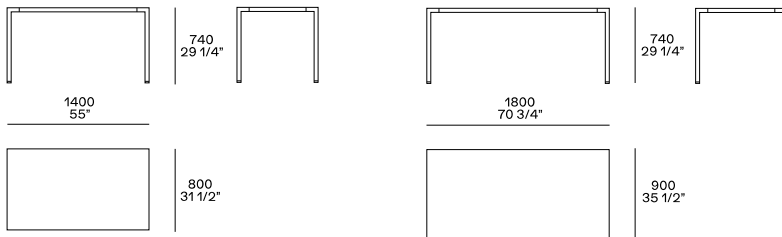

Rectangular