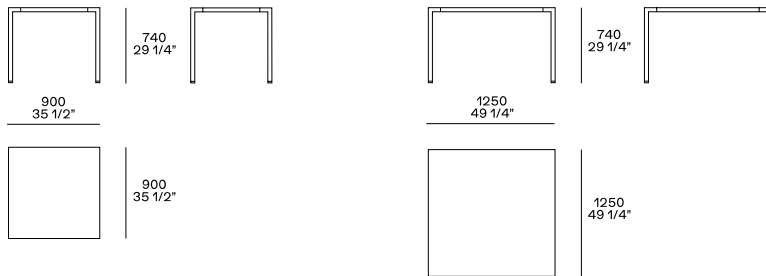

DESCRIPTION

Typology	Fixed table
Legs	Painted drawn aluminium
Top	Honeycomb wood panel in lacquer

DIMENSION

Square