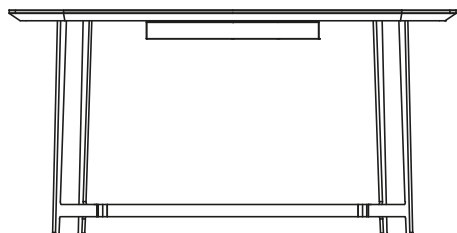

DIMENSIONS

1450
57"

740
29 1/4"

720
28 1/4"

1450
57"

740
29 1/4"

720
28 1/4"