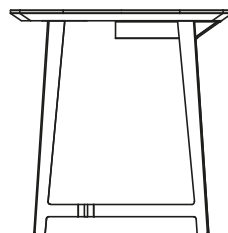

DESCRIPTION

Typology	Writing desk
Top	Frame solid wood and medium-density fibre panel
Insert	Medium-density fibre panel covered in hide
Legs	Metal painted
Note	Optional drawer and mirror

DIMENSIONS

1450
57"

740
29 1/4"

720
28 1/4"

1450
57"

740
29 1/4"

720
28 1/4"

STRUCTURE FINISHES

Metal parts

Metal parts