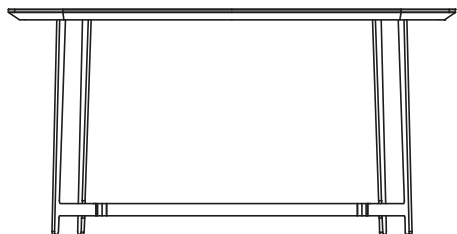

DESCRIPTION

Typology	Writing desk
Top	Frame solid wood and medium-density fibre panel
Insert	Medium-density fibre panel covered in hide
Legs	Metal painted
Note	Optional drawer and mirror

DIMENSIONS

1450
57"

740
29 1/4"

720
28 1/4"

1450
57"

740
29 1/4"

720
28 1/4"

STRUCTURE FINISHES

Metal parts

Metal parts