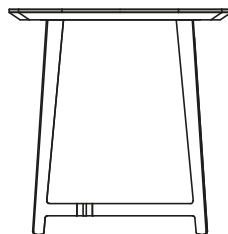

DESCRIPTION

Typology	Writing desk
Top	Frame solid wood and medium-density fibre panel
Insert	Medium-density fibre panel covered in hide
Legs	Metal painted
Note	Optional drawer and mirror

DIMENSIONS

1450
57"

740
29 1/4"

720
28 1/4"

1450
57"

740
29 1/4"

720
28 1/4"

STRUCTURE FINISHES

Metal parts

Metal parts