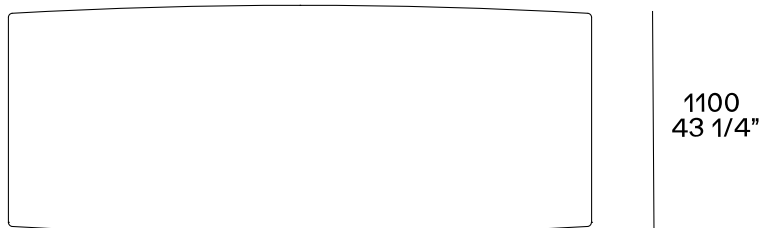

DESCRIPTION

Typology	Table
Structure	Solid wood
Frame	Laser-cut and folded metal
Top	Medium-density fibre panel in veneer - marble

DIMENSIONS

STRUCTURE FINISHES

Wood

Woods

TOP FINISHES

Wood