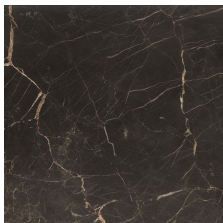

DESCRIPTION

Typology	Table
Structure	Solid wood
Frame	Laser-cut and folded metal
Top	Medium-density fibre panel in veneer - marble

DIMENSIONS

STRUCTURE FINISHES

Wood

Woods

TOP FINISHES

Wood

Woods

Marble

Mat marble

Glossy marble