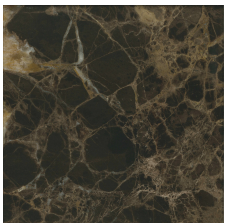

DESCRIPTION

Typology	Table
Structure	Solid wood
Frame	Laser-cut and folded metal
Top	Medium-density fibre panel in veneer - marble

DIMENSIONS

STRUCTURE FINISHES

Wood

Woods

TOP FINISHES

Wood

Woods

Marble

Mat marble

Glossy marble