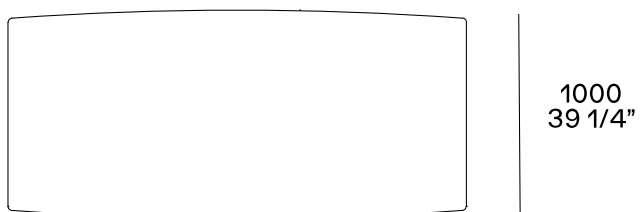

DESCRIPTION

Typology	Table
Structure	Solid wood
Frame	Laser-cut and folded metal
Top	Medium-density fibre panel in veneer - marble

DIMENSIONS

STRUCTURE FINISHES

Wood

Woods

TOP FINISHES

Wood