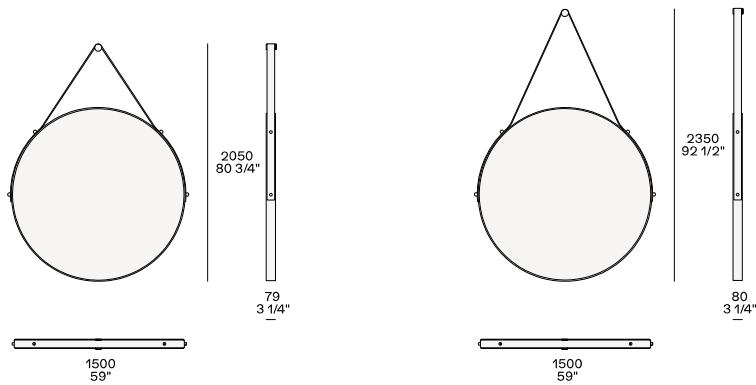

DESCRIPTION

Typology	Mirror
Structure	Metal covered in hide with back in wooden particles faced with melamine
Thickness	80 mm
Features	Hook and glossy brass details
Note	Wall fixing support included

DIMENSIONS

Diameter 1200mm

Diameter 1500mm

STRUCTURE FINISHES

Hide

Hide

GLASS FINISHES

Glass

Mirror