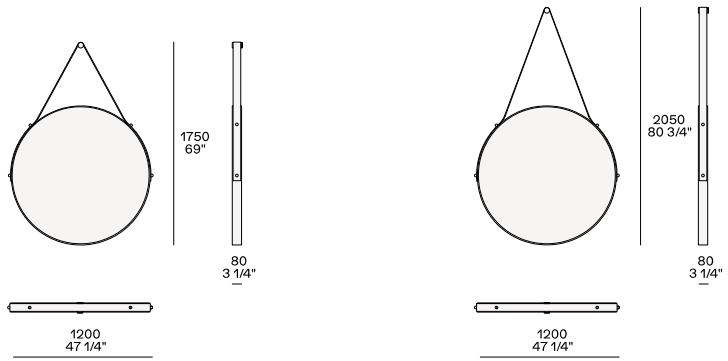

DESCRIPTION

Typology	Mirror
Structure	Metal covered in hide with back in wooden particles faced with melamine
Thickness	80 mm
Features	Hook and glossy brass details
Note	Wall fixing support included

DIMENSIONS

Diameter 1200mm

Diameter 1500mm

STRUCTURE FINISHES

Hide

Hide

GLASS FINISHES

Glass

Mirror