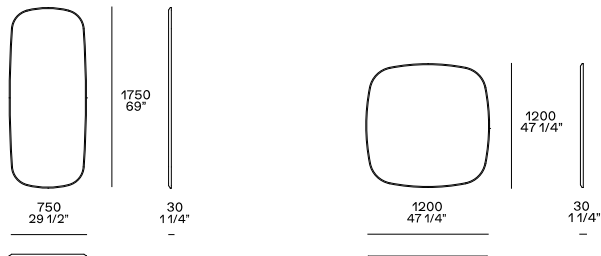

DESCRIPTION

Typology	Mirror
Structure	Medium-density fibre panel veneered with frame in solid wood
Mirror stand	Satin metal painted
Notes	Hanging mirrors SP120-SP075 includes support for wall fixing Mirror SP075 can be mounted both horizontally and vertically

DIMENSIONS

Mirror with stand

Mirror wall-mounted

STRUCTURE FINISHES

Wood

Woods

Metal parts

Metal parts