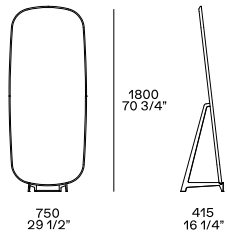

DESCRIPTION

Typology	Mirror
Structure	Medium-density fibre panel veneered with frame in solid wood
Mirror stand	Satin metal painted
Notes	Hanging mirrors SP120-SP075 includes support for wall fixing Mirror SP075 can be mounted both horizontally and vertically

DIMENSIONS

Mirror with stand

Mirror wall-mounted

STRUCTURE FINISHES

Wood

Woods

Metal parts

Metal parts