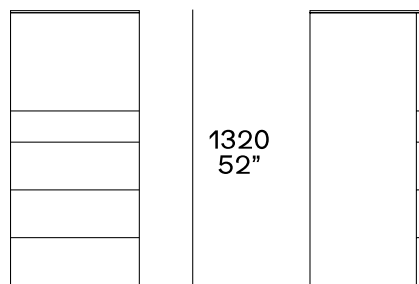

DIMENSIONS

Four drawers

1611
63 1/2"

1211
47 3/4"

700
27 1/2"

525
20 3/4"

Four drawers and equipped flap door

631
24 3/4"