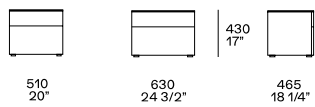

DESCRIPTION

Typology	Night complements
Wooden structure	Panel of wooden particles veneered
Lacquered structure	Medium-density fibre panel melamine or lacquer
Back panel	Panel of wooden particles faced with melamine or lacquer
Drawer structure	Panel of wooden particles faced with melamine
Drawer front	Panel of wooden particles veneered - faced with melamine lacquer
Edge	Veneer or lacquer on visible edges and melamine decorative paper or lacquer on the other sides
Finishing top edge	Solid wood, lacquer for front side and veneer or lacquer on the other sides
Flap door	Panel of wooden particles and poplar plywood veneered - faced with melamine lacquer

DIMENSIONS

Four drawers

1611
63 1/2"

1211
47 3/4"

700
27 1/2"

525
20 3/4"

Four drawers and equipped flap door

631
24 3/4"