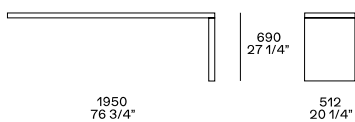

Piano scrittoio

Da sormontare alla cassetiera, totalmente o parzialmente