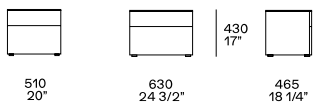

DESCRIPTION

Typology	Night complements
Wooden structure	Panel of wooden particles veneered
Lacquered structure	Medium-density fibre panel lacquer
Back	Panel of wooden particles in melamine - lacquer
Drawer structure	panel of wooden particles in melamine
Drawer front	Panel of wooden particles in veneer - faced with melamine lacquer
Flap door	Panel of wooden particles and poplar plywood in veneer - faced with melamine lacquer
Feet	Plastic

DIMENSIONS

Quattro cassetti

Quattro cassetti e ribalta attrezzata