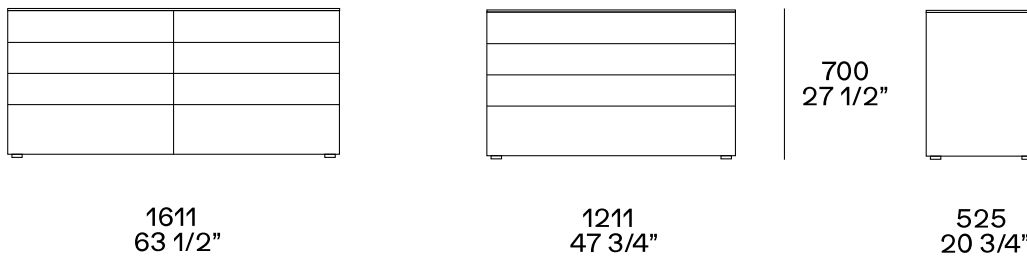

DESCRIPTION

Typology	Night complements
Wooden structure	Panel of wooden particles veneered
Lacquered structure	Medium-density fibre panel lacquer
Back	Panel of wooden particles in melamine - lacquer
Drawer structure	panel of wooden particles in melamine
Drawer front	Panel of wooden particles in veneer - faced with melamine lacquer
Flap door	Panel of wooden particles and poplar plywood in veneer - faced with melamine lacquer
Feet	Plastic

DIMENSIONS

Quattro cassetti

Quattro cassetti e ribalta attrezzata