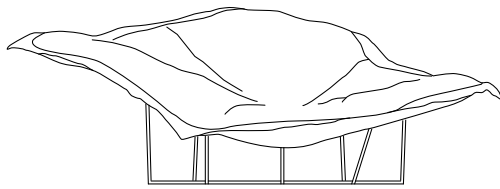

DESCRIPTION

Typology	Armchair
Structure	moulded flexible polyurethane
Base	painted metal
Final cover	not removable in leather

DIMENSIONS

2000
78 3/4"

730
28 3/4"

860
33 3/4"