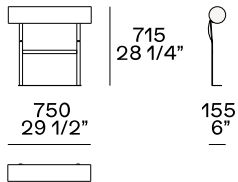

Poggiatesta

DESCRIPTION

Typology	Modular sofa without junction elements, can be freely composed
Structure	Moulded flexible
Seat cushion	Flexible multi-densit moulded polyurethane
Seat pre-cover	Cotton cloth and feather with parts in polyester padding
Backrest cushion with roll cushion	
Backrest cushion pre-cover with roll cushion	Parts in cotton cloth with feathers inside; parts in polyester padding
Headrest	Flexible moulded polyurethane
Pre-cover headrest	Polyester padding
Final cover	Removable cover in fabric or leather
Feet	Die-cast painted aluminium
Wooden coffee tables and wooden backrests with shelf	Panels in wood and by-products, veneered