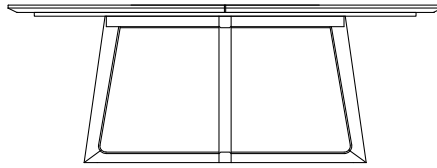

DESCRIPTION

Typology	Table
Legs	Solid wood
Top	Medium-density fibre panel in veneer - solid wood with frame and glass insert

DIMENSIONS

Rectangular

740
29 1/4"

2185-2400-2800
86"-94 1/2"-110 1/4"

1080
42 1/2"

Round

740
29 1/4"

Ø 1370
54"

Round with revolving top

Ø 1800-2000
70 3/4"-78 3/4"

740
29 1/4"

Ø 900-1050
35 1/2"-41 1/4"