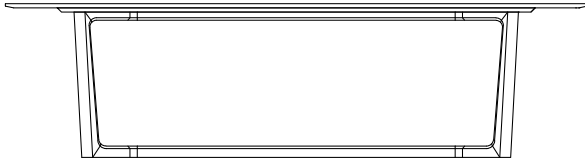

DESCRIPTION

Typology	Table
Legs	Solid wood
Top	Medium-density fibre panel in veneer - solid wood with frame and glass insert

DIMENSIONS

Rectangular

740
29 1/4"

2185-2400-2800
86"-94 1/2"-110 1/4"

1080
42 1/2"

Round

740
29 1/4"

Ø 1370
54"

Round with revolving top

Ø 1800-2000
70 3/4"-78 3/4"

740
29 1/4"

Ø 900-1050
35 1/2"-41 1/4"