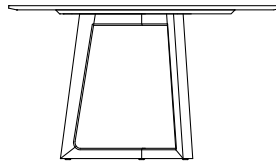

DESCRIPTION

Typology	Table
Legs	Solid wood
Top	Medium-density fibre panel in veneer - solid wood with frame and glass insert

DIMENSIONS

Rectangular

740
29 1/4"

2185-2400-2800
86"-94 1/2"-110 1/4"

1080
42 1/2"

Round

740
29 1/4"

Ø 1370
54"

Round with revolving top

Ø 1800-2000
70 3/4"-78 3/4"

740
29 1/4"

Ø 900-1050
35 1/2"-41 1/4"