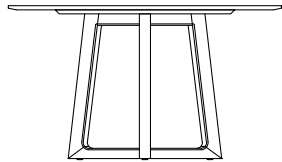

DESCRIPTION

Typology	Table
Legs	Solid wood
Top	Medium-density fibre panel in veneer - solid wood with frame and glass insert

DIMENSIONS

Rectangular

740
29 1/4"

2185-2400-2800
86"-94 1/2"-110 1/4"

1080
42 1/2"

Round

740
29 1/4"

Ø 1370
54"

Round with revolving top

Ø 1800-2000
70 3/4"-78 3/4"

740
29 1/4"

Ø 900-1050
35 1/2"-41 1/4"