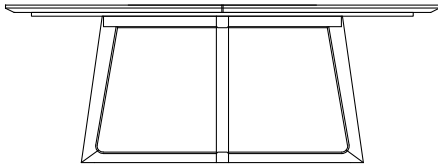

DESCRIPTION

Typology	Table
Legs	Solid wood
Top	Medium-density fibre panel in veneer - solid wood with frame and glass insert

DIMENSIONS

Rectangular

740
29 1/4"

2185-2400-2800
86"-94 1/2"-110 1/4"

1080
42 1/2"

Round

740
29 1/4"

Ø 1370
54"

Round with revolving top

Ø 1800-2000
70 3/4"-78 3/4"

740
29 1/4"

Ø 900-1050
35 1/2"-41 1/4"