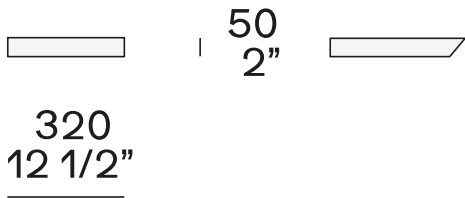

Optional undermount drawer