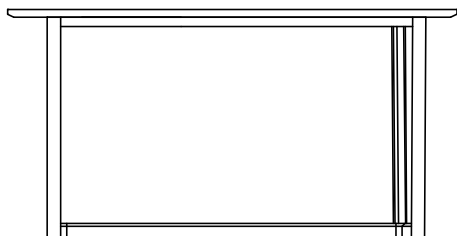

DESCRIPTION

Typology	Writing desk
Top	Medium-density fibre panel in veneer
Legs	Solid wood veneered
Note	Drawer and hide pad optional

DIMENSIONS

1450
57"

740
29 1/4"

720
28 1/4"

580
22 3/4"

480
18 3/4"

Optional desk pad in hide

Optional undermount drawer