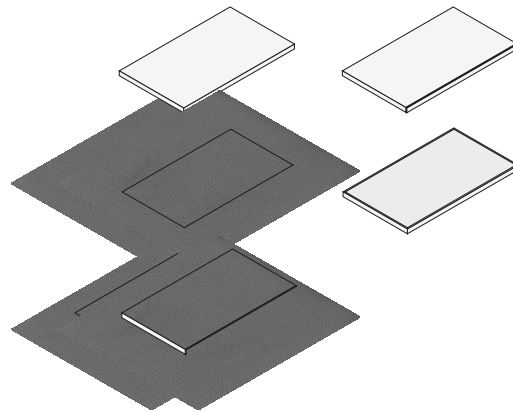

## STRUCTURE

### Components

flanks

Depth 15 3/4" - thickness 1 1/2"

Depth 21 1/2" - thickness 1 1/2"

## Structure details