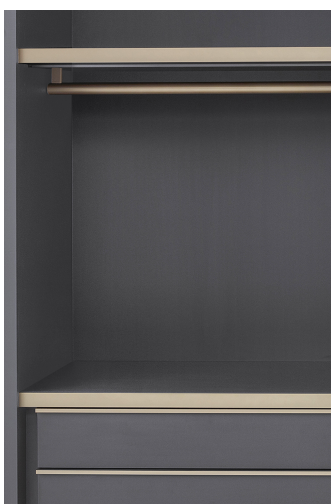

Back panel: ardesia melamine
Equipment: ardesia melamine
Techno cover: 06 nocciola, 01 elefante
Metal parts: mat champagne