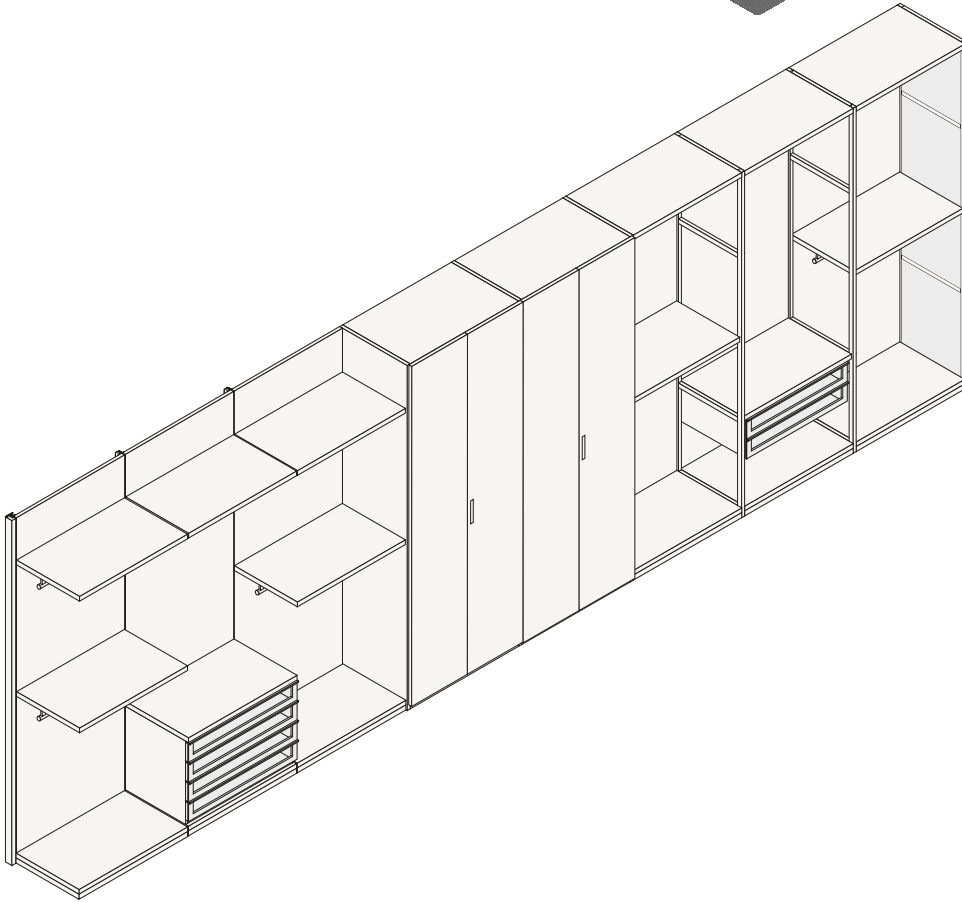

## STRUCTURE

### Components

flanks

Depth 15 3/4" - thickness 1 1/2"

Depth 21 1/2" - thickness 1 1/2"

## Senzafine - Ubik integration

The Senzafine wardrobe and walk-in closet system and the Ubik walk-in closet system have the same modularity in height and share equipment and finishes.

## Structure details