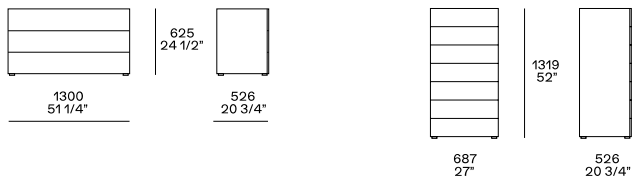

DESCRIPTION

Structure	panel of wooden particles in veneer - lacquer
Drawer front	panel of wooden particles in veneer - lacquer
Drawer structure	panel of wooden particles faced melamine

DIMENSIONS

Night table

Poliform_contenitori_DREAM_04_1300px_Comodino

Chest of drawers

Poliform_contenitori_DREAM_01_1300px

Writing desk

To place above the chest of drawers, totally or partially