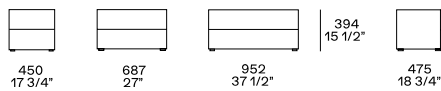

DESCRIPTION

Structure	panel of wooden particles in veneer - lacquer
Drawer front	panel of wooden particles in veneer - lacquer
Drawer structure	panel of wooden particles faced melamine

DIMENSIONS

Night table

Poliform_contenitori_DREAM_04_1300px_Comodino

Chest of drawers

Poliform_contenitori_DREAM_01_1300px