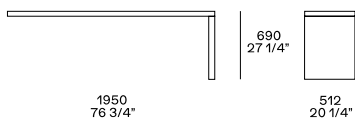

Writing desk

To place above the chest of drawers, totally or partially