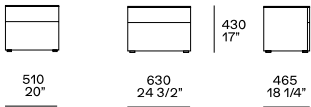

DESCRIPTION

Typology	Night complements
Wooden structure	Panel of wooden particles veneered
Lacquered structure	Medium-density fibre panel lacquer
Back	Panel of wooden particles in melamine - lacquer
Drawer structure	Panel of wooden particles in melamine
Drawer front	Panel of wooden particles in veneer - faced with melamine lacquer
Flap door	Panel of wooden particles and poplar plywood in veneer - faced with melamine lacquer
Feet	Plastic

DIMENSIONS

Four drawers

Four drawers and equipped flap door