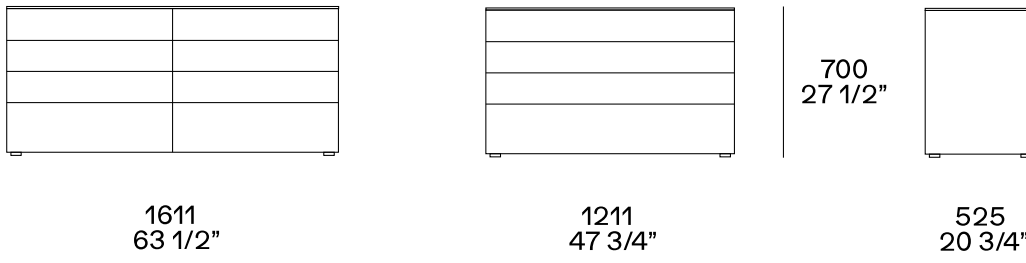

DESCRIPTION

Typology	Night complements
Wooden structure	Panel of wooden particles veneered
Lacquered structure	Medium-density fibre panel lacquer
Back	Panel of wooden particles in melamine - lacquer
Drawer structure	Panel of wooden particles in melamine
Drawer front	Panel of wooden particles in veneer - faced with melamine lacquer
Flap door	Panel of wooden particles and poplar plywood in veneer - faced with melamine lacquer
Feet	Plastic

DIMENSIONS

Four drawers

Four drawers and equipped flap door