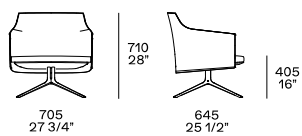

DESCRIPTION

Typology	Armchair
Structure	Compact polyurethane, with with inside element in flexible polyurethane
Final cover	Not removable cover in fabric, leather, or hide
Under-seat	In compact polyurethane, cover in fabric - leather not removable
Seat cushion	In flexible multi-density polyurethane, pre-cover in polyester padding
Swivel base	Die-cast aluminium
Structure kidneyrest cushion	Compact polyurethane
Pre-cover kidneyrest cushion	Parts in white cotton with feather and parts of polyester padding
Final stretched cover kidneyrest cushion	Removable in fabric and not removable in leather

DIMENSIONS

Kidneyrest cushion