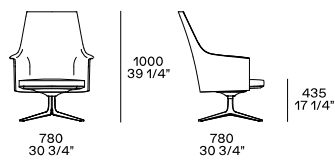

## DESCRIPTION

<b>Typology</b>	Armchair
<b>Structure</b>	Compact polyurethane, with inside element in flexible polyurethane
<b>Final cover</b>	Not removable cover in fabric, leather or hide
<b>Under-seat</b>	Compact polyurethane, cover in fabric or leather not removable
<b>Seat cushion</b>	Flexible multi-density polyurethane, pre-cover in polyester padding
<b>Swivel base</b>	Die-cast aluminium
<b>Structure kidneyrest cushion</b>	Compact polyurethane
<b>Pre-cover kidneyrest cushion</b>	Parts in white cotton with feather and parts of polyester padding
<b>Final stretched cover kidneyrest cushion</b>	Removable in fabric and not removable in leather

## DIMENSIONS