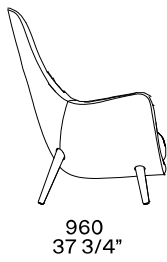

DESCRIPTION

Typology	Armchair
Structure	Moulded flexible polyurethane with parts in flexible multi-density polyurethane
Legs	Solid wood or covered in non-removable fabric or leather
Pre-cover	Polyester padding
Final cover	Removable cover in fabric or leather
Optional tray	Solid wood
Features	On request (inner/outer structure) can be covered with fabrics and/or leathers of different categories

DIMENSIONS

Structure item

1080
42 1/2"

460
18"

1080
42 1/2"

460
18"

Two arms

Left arm

1080
42 1/2"

460
18"

920
36 1/4"

960
37 3/4"

Right arm