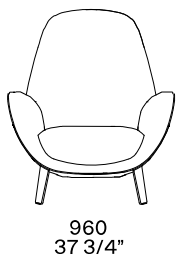

DESCRIPTION

Typology	Armchair
Structure	Moulded flexible polyurethane with parts in flexible multi-density polyurethane
Legs	Solid wood or covered in non-removable fabric or leather
Pre-cover	Polyester padding
Final cover	Removable cover in fabric or leather
Optional tray	Solid wood
Features	On request (inner/outer structure) can be covered with fabrics and/or leathers of different categories

DIMENSIONS

Structure item

1080
42 1/2"

460
18"

1080
42 1/2"

460
18"

Two arms

Left arm

1080
42 1/2"

460
18"

920
36 1/4"

960
37 3/4"

Right arm