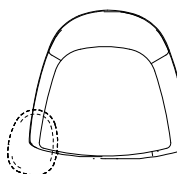

DESCRIPTION

Typology	Armchair
Structure	Moulded flexible polyurethane with parts in flexible multi-density polyurethane
Legs	Solid wood or covered in non-removable fabric or leather
Pre-cover	Polyester padding
Final cover	Removable cover in fabric or leather
Optional tray	Solid wood
Features	On request (inner/outer structure) can be covered with fabrics and/or leathers of different categories

DIMENSIONS

Structure item

1080
42 1/2"

460
18"

1080
42 1/2"

460
18"

Two arms

Left arm

1080
42 1/2"

460
18"

920
36 1/4"

960
37 3/4"

Right arm