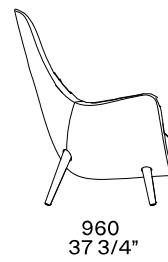

DESCRIPTION

Typology	Armchair
Structure	Moulded flexible polyurethane with parts in flexible multi-density polyurethane
Legs	Solid wood or covered in non-removable fabric or leather
Pre-cover	Polyester padding
Final cover	Removable cover in fabric or leather
Optional tray	Solid wood
Features	On request (inner/outer structure) can be covered with fabrics and/or leathers of different categories

DIMENSIONS

Structure item

1080
42 1/2"

460
18"

1080
42 1/2"

460
18"

Two arms

Left arm

1080
42 1/2"

460
18"

920
36 1/4"

960
37 3/4"

Right arm