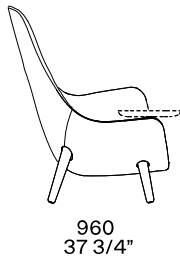

DESCRIPTION

Typology	Armchair
Structure	Moulded flexible polyurethane with parts in flexible multi-density polyurethane
Legs	Solid wood or covered in non-removable fabric or leather
Pre-cover	Polyester padding
Final cover	Removable cover in fabric or leather
Optional tray	Solid wood
Features	On request (inner/outer structure) can be covered with fabrics and/or leathers of different categories

DIMENSIONS

Structure item

1080
42 1/2"

460
18"

1080
42 1/2"

460
18"

Two arms

Left arm

1080
42 1/2"

460
18"

920
36 1/4"

960
37 3/4"

Right arm