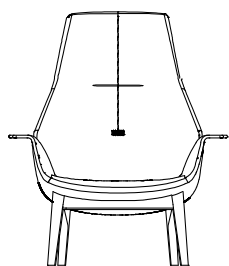

## DESCRIPTION

<b>Typology</b>	Armchair
<b>Structure</b>	Solid wood
<b>Seat / Backrest</b>	Moulded flexible polyurethane with pre-cover in polyester padding
<b>Final cover</b>	Removable in fabric or leather
<b>Features</b>	Normal double stitching or drawstring stitching in the colours as for samples

## DIMENSIONS

820  
32 1/4"

1045  
41 1/4"

380  
15"

900  
35 1/2"

600  
23 1/2"

390  
15 1/4"

490  
19 1/4"