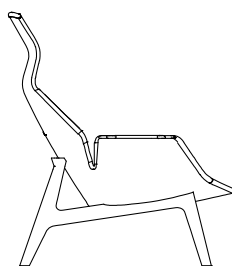

## DESCRIPTION

<b>Typology</b>	Armchair
<b>Structure</b>	Solid wood
<b>Seat / Backrest</b>	Moulded flexible polyurethane with pre-cover in polyester padding
<b>Final cover</b>	Removable in fabric or leather
<b>Features</b>	Normal double stitching or drawstring stitching in the colours as for samples

## DIMENSIONS

820  
32 1/4"

1045  
41 1/4"

380  
15"

900  
35 1/2"

600  
23 1/2"

390  
15 1/4"

490  
19 1/4"