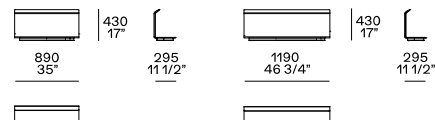

Chaise longue

Chaise longue lh-rh with Slim armrest

Corner unit lh-rh

Pouf

Schienale mobile

310
12 1/4"

260
10 1/4"

Available only for pouf unit

Freestanding elements

Pouf

600
23 1/2"

900
35 1/2"

1200
47 1/4"

1500
59"

Terminal, central, corner and double-sided use on all sides except for the 1200x600 module, which is double-sided modular only on the long side.

Movable backrest

310
12 1/4"

260
10 1/4"

Available only for pouf unit

Behind-sofa element

Behind-sofa element with shelf

Behind-sofa element with open space

Behind-sofa coffee table

Optional drawer

Cushions

Optional backrest cushion with or without roll-cushion

Larghezza 680-980 da abbinare in base alla larghezza degli schienali

Optional Cushion comfort

Headrest

Non utilizzabile su pouf, chaise longue, elemento con mensola