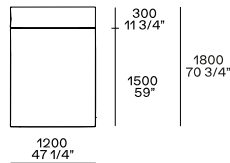

DIMENSIONS

Components

End units lh-rh

End units lh-rh with Slim armrest

Island end unit lh-rh

In the double-sided compositions the backrest cushions rest on the backrest of the element behind.

Central unit with backrest with shelf

Chaise longue

Chaise longue lh-rh with Slim armrest

Corner unit lh-rh

Pouf

Schienale mobile

310
12 1/4"

260
10 1/4"

Available only for pouf unit

Freestanding elements

Pouf

600
23 1/2"

900
35 1/2"

1200
47 1/4"

1500
59"

Terminal, central, corner and double-sided use on all sides except for the 1200x600 module, which is double-sided modular only on the long side.