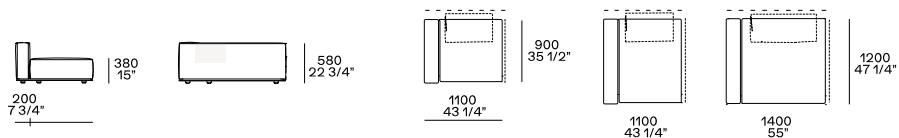

DIMENSIONS

Components

End units lh-rh

End units lh-rh with Slim armrest

Island end unit lh-rh

In the double-sided compositions the backrest cushions rest on the backrest of the element behind.

Central unit with backrest with shelf

Chaise longue

Chaise longue lh-rh with Slim armrest

Corner unit lh-rh

Pouf

Schienale mobile

310
12 1/4"

260
10 1/4"

Available only for pouf unit

Freestanding elements

Pouf

600
23 1/2"

900
35 1/2"

1200
47 1/4"

1500
59"

Terminal, central, corner and double-sided use on all sides except for the 1200x600 module, which is double-sided modular only on the long side.