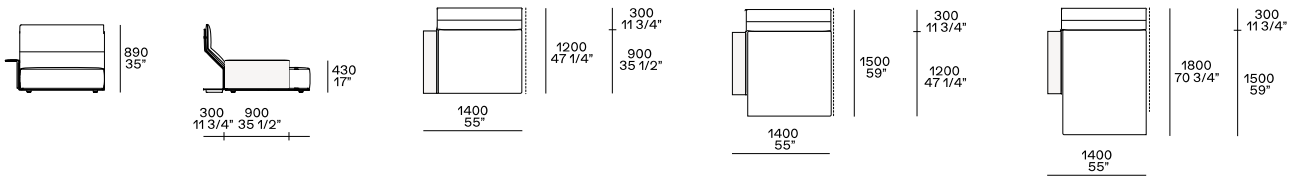

DIMENSIONS

Components

End units lh-rh

End units lh-rh with Slim armrest

Island end unit lh-rh

In the double-sided compositions the backrest cushions rest on the backrest of the element behind.

Central unit with backrest with shelf

Chaise longue

Chaise longue lh-rh with Slim armrest

Corner unit lh-rh

Pouf

Schienale mobile

310
12 1/4"

260
10 1/4"

Available only for pouf unit

Freestanding elements

Pouf

600
23 1/2"

900
35 1/2"

1200
47 1/4"

1500
59"

Terminal, central, corner and double-sided use on all sides except for the 1200x600 module, which is double-sided modular only on the long side.