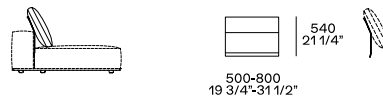

DIMENSIONS

Components

End units lh-rh

End units lh-rh with Slim armrest

Island end unit lh-rh

In the double-sided compositions the backrest cushions rest on the backrest of the element behind.

Central unit with backrest with shelf

Movable backrest

310
12 1/4"

260
10 1/4"

Available only for pouf unit

Behind-sofa element

Behind-sofa element with shelf

Behind-sofa element with open space

Behind-sofa coffee table

Optional drawer

Cushions

Optional backrest cushion with or without roll-cushion

Larghezza 680-980 da abbinare in base alla larghezza degli schienali

Optional Cushion comfort

Headrest

Non utilizzabile su pouf, chaise longue, elemento con mensola