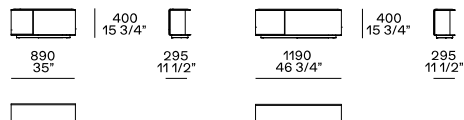

Freestanding elements

Pouf

600
23 1/2"

900
35 1/2"

1200
47 1/4"

1500
59"

Terminal, central, corner and double-sided use on all sides except for the 1200x600 module, which is double-sided modular only on the long side.

Movable backrest

310
12 1/4"

260
10 1/4"

Available only for pouf unit

Behind-sofa element

Behind-sofa element with shelf

Behind-sofa element with open space

Behind-sofa coffee table

Optional drawer

Cushions

Optional backrest cushion with or without roll-cushion

Larghezza 680-980 da abbinare in base alla larghezza degli schienali

Optional Cushion comfort

Headrest

Non utilizzabile su pouf, chaise longue, elemento con mensola