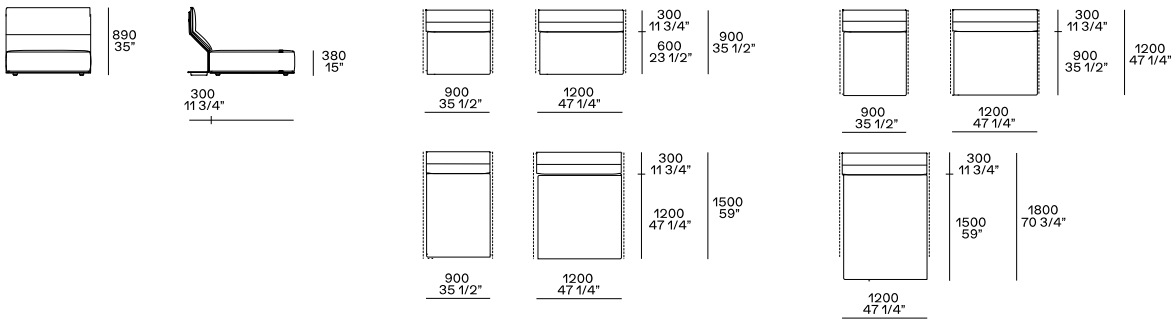

DIMENSIONS

Components

End units lh-rh

End units lh-rh with Slim armrest

Island end unit lh-rh

In the double-sided compositions the backrest cushions rest on the backrest of the element behind.

Central unit with backrest with shelf

Chaise longue

Chaise longue lh-rh with Slim armrest

Corner unit lh-rh

Pouf

Schienale mobile

310
12 1/4"

260
10 1/4"

Available only for pouf unit

Freestanding elements

Pouf

600
23 1/2"

900
35 1/2"

1200
47 1/4"

1500
59"

Terminal, central, corner and double-sided use on all sides except for the 1200x600 module, which is double-sided modular only on the long side.