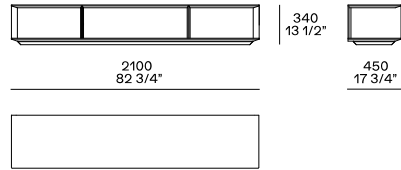

DIMENSIONS

Components

End units lh-rh

End units lh-rh with Slim armrest

Island end unit lh-rh

In the double-sided compositions the backrest cushions rest on the backrest of the element behind.

Central unit with backrest with shelf

Freestanding elements

Pouf

600
23 1/2"

900
35 1/2"

1200
47 1/4"

1500
59"

Terminal, central, corner and double-sided use on all sides except for the 1200x600 module, which is double-sided modular only on the long side.

Movable backrest

310
12 1/4"

260
10 1/4"

Available only for pouf unit

Behind-sofa element

Behind-sofa element with shelf

Behind-sofa element with open space

Behind-sofa coffee table

Optional drawer

Cushions

Optional backrest cushion with or without roll-cushion

Larghezza 680-980 da abbinare in base alla larghezza degli schienali

Optional Cushion comfort

Headrest

Non utilizzabile su pouf, chaise longue, elemento con mensola