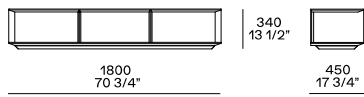

DIMENSIONS

Components

End units lh-rh

End units lh-rh with Slim armrest

Island end unit lh-rh

In the double-sided compositions the backrest cushions rest on the backrest of the element behind.

Central unit with backrest with shelf

Freestanding elements

Pouf

600
23 1/2"

900
35 1/2"

1200
47 1/4"

1500
59"

Terminal, central, corner and double-sided use on all sides except for the 1200x600 module, which is double-sided modular only on the long side.

Movable backrest

310
12 1/4"

260
10 1/4"

Available only for pouf unit

Behind-sofa element

Behind-sofa element with shelf

Behind-sofa element with open space

Behind-sofa coffee table

Optional drawer

Cushions

Optional backrest cushion with or without roll-cushion

Larghezza 680-980 da abbinare in base alla larghezza degli schienali

Optional Cushion comfort

Headrest

Non utilizzabile su pouf, chaise longue, elemento con mensola