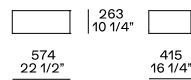

Chaise longue

Chaise longue lh-rh with Slim armrest

Corner unit lh-rh

Pouf

Schienale mobile

310
12 1/4"

260
10 1/4"

Available only for pouf unit

Freestanding elements

Pouf

600
23 1/2"

900
35 1/2"

1200
47 1/4"

1500
59"

Terminal, central, corner and double-sided use on all sides except for the 1200x600 module, which is double-sided modular only on the long side.

Movable backrest

310
12 1/4"

260
10 1/4"

Available only for pouf unit

Behind-sofa element

Behind-sofa element with shelf

Behind-sofa element with open space

Behind-sofa coffee table

Optional drawer

Cushions

Optional backrest cushion with or without roll-cushion

Larghezza 680-980 da abbinare in base alla larghezza degli schienali

Optional Cushion comfort

Headrest

Non utilizzabile su pouf, chaise longue, elemento con mensola