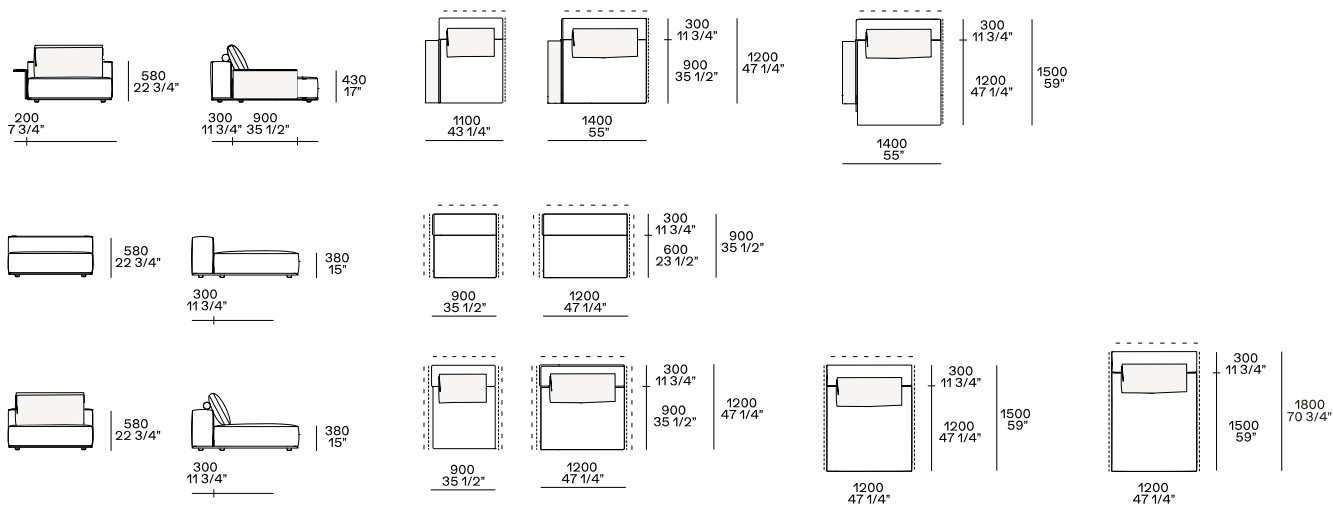

DIMENSIONS

Components

End units lh-rh

End units lh-rh with Slim armrest

Island end unit lh-rh

In the double-sided compositions the backrest cushions rest on the backrest of the element behind.

Central unit with backrest with shelf

Chaise longue

Chaise longue lh-rh with Slim armrest

Corner unit lh-rh

Pouf

Schienale mobile

310
12 1/4"

260
10 1/4"

Available only for pouf unit

Freestanding elements

Pouf

600
23 1/2"

900
35 1/2"

1200
47 1/4"

1500
59"

Terminal, central, corner and double-sided use on all sides except for the 1200x600 module, which is double-sided modular only on the long side.