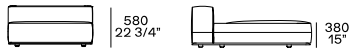

DIMENSIONS

Components

End units lh-rh

End units lh-rh with Slim armrest

Island end unit lh-rh

In the double-sided compositions the backrest cushions rest on the backrest of the element behind.

Central unit with backrest with shelf

Chaise longue

Chaise longue lh-rh with Slim armrest

Corner unit lh-rh

Pouf

Schienale mobile

310
12 1/4"

260
10 1/4"

Available only for pouf unit

Freestanding elements

Pouf

600
23 1/2"

900
35 1/2"

1200
47 1/4"

1500
59"

Terminal, central, corner and double-sided use on all sides except for the 1200x600 module, which is double-sided modular only on the long side.