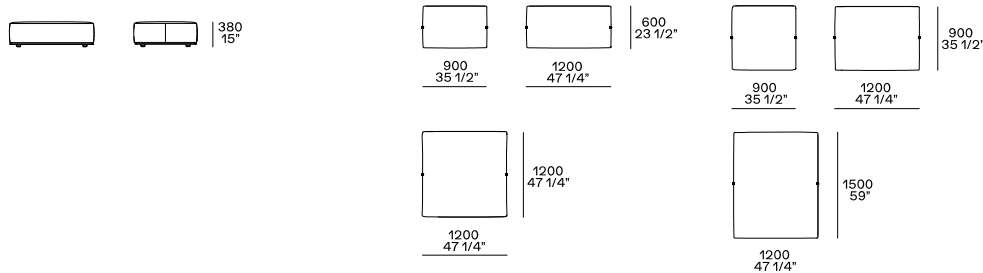

DIMENSIONS

Components

End units lh-rh

End units lh-rh with Slim armrest

Island end unit lh-rh

In the double-sided compositions the backrest cushions rest on the backrest of the element behind.

Central unit with backrest with shelf

Chaise longue

Chaise longue lh-rh with Slim armrest

Corner unit lh-rh

Pouf

Schienale mobile

310
12 1/4"

260
10 1/4"

Available only for pouf unit

Freestanding elements

Pouf

600
23 1/2"

900
35 1/2"

1200
47 1/4"

1500
59"

Terminal, central, corner and double-sided use on all sides except for the 1200x600 module, which is double-sided modular only on the long side.