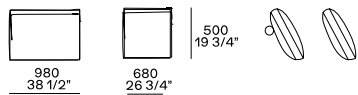

Freestanding elements

Pouf

600
23 1/2"

900
35 1/2"

1200
47 1/4"

1500
59"

Terminal, central, corner and double-sided use on all sides except for the 1200x600 module, which is double-sided modular only on the long side.

Movable backrest

310
12 1/4"

260
10 1/4"

Available only for pouf unit

Behind-sofa element

Behind-sofa element with shelf

Behind-sofa element with open space

Behind-sofa coffee table

Optional drawer

Cushions

Optional backrest cushion with or without roll-cushion

Larghezza 680-980 da abbinare in base alla larghezza degli schienali

Optional Cushion comfort

Headrest

Non utilizzabile su pouf, chaise longue, elemento con mensola