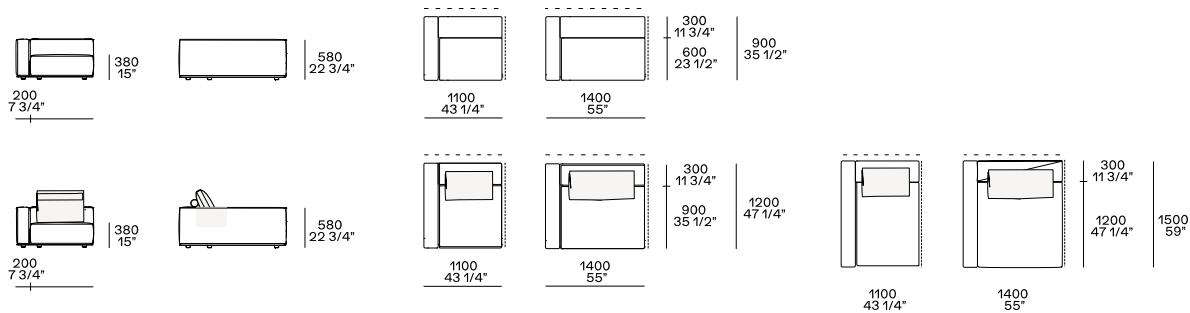

DESCRIPTION

| | |
|--------------------------|----------------------------------------------------------------|
| Typology | Modular sofa without junction elements, can be freely composed |
| Structure | Wood and by-products |
| Backrest cushion | Multi-density polyurethane |
| Roll-cushion | Expanded polyurethane |
| Cushion seat | Multi-density polyurethane |
| Pre-cover | White cotton and feather |
| Final cover | Removable cover in fabric or leather |
| Base | Medium-density fibre panel painted |
| Optional cushions | White cotton and feather |

DIMENSIONS

Components

End units lh-rh

End units lh-rh with Slim armrest

Island end unit lh-rh

In the double-sided compositions the backrest cushions rest on the backrest of the element behind.

Central unit with backrest with shelf

Chaise longue

Chaise longue lh-rh with Slim armrest

Corner unit lh-rh

Pouf

Schienale mobile

310
12 1/4"

260
10 1/4"

Available only for pouf unit

Freestanding elements

Pouf

600
23 1/2"

900
35 1/2"

1200
47 1/4"

1500
59"

Terminal, central, corner and double-sided use on all sides except for the 1200x600 module, which is double-sided modular only on the long side.