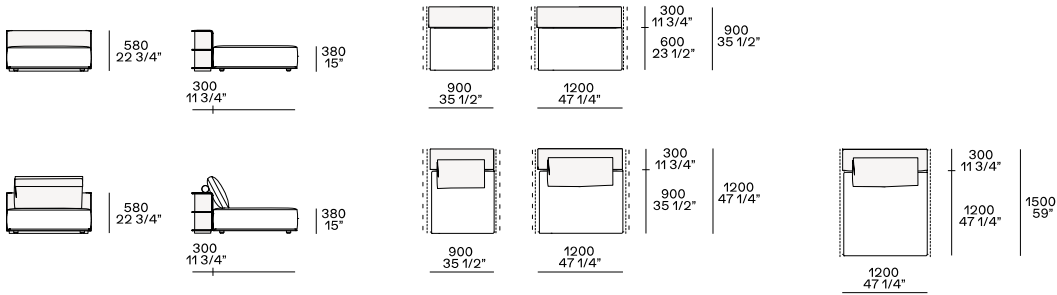

DIMENSIONS

Components

End units lh-rh

End units lh-rh with Slim armrest

Island end unit lh-rh

In the double-sided compositions the backrest cushions rest on the backrest of the element behind.

Central unit with backrest with shelf

Chaise longue

Chaise longue lh-rh with Slim armrest

Corner unit lh-rh

Pouf

Schienale mobile

310
12 1/4"

260
10 1/4"

Available only for pouf unit

Freestanding elements

Pouf

600
23 1/2"

900
35 1/2"

1200
47 1/4"

1500
59"

Terminal, central, corner and double-sided use on all sides except for the 1200x600 module, which is double-sided modular only on the long side.