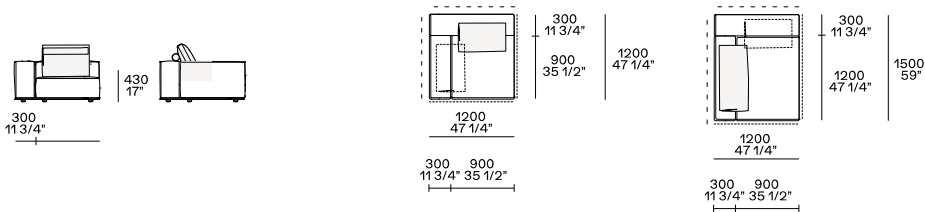

DIMENSIONS

Components

End units lh-rh

End units lh-rh with Slim armrest

Island end unit lh-rh

In the double-sided compositions the backrest cushions rest on the backrest of the element behind.

Central unit with backrest with shelf

Chaise longue

Chaise longue lh-rh with Slim armrest

Corner unit lh-rh

Pouf

Schienale mobile

310
12 1/4"

260
10 1/4"

Available only for pouf unit

Freestanding elements

Pouf

600
23 1/2"

900
35 1/2"

1200
47 1/4"

1500
59"

Terminal, central, corner and double-sided use on all sides except for the 1200x600 module, which is double-sided modular only on the long side.