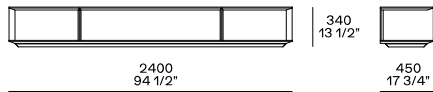

Movable backrest

310
12 1/4"

260
10 1/4"

Available only for pouf unit

Behind-sofa element

Behind-sofa element with shelf

Behind-sofa element with open space

Behind-sofa coffee table

Optional drawer

Cushions

Optional backrest cushion with or without roll-cushion

Larghezza 680-980 da abbinare in base alla larghezza degli schienali

Optional Cushion comfort

Headrest

Non utilizzabile su pouf, chaise longue, elemento con mensola