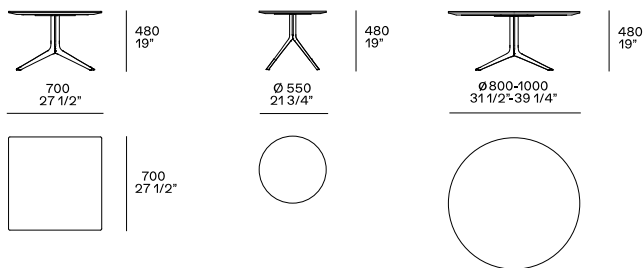

DESCRIPTION

Typology	Coffee table
Structure	Polished bronze-casting - die-cast painted aluminium
Top	Medium-density fibre panel veneered - lacquer - marble

DIMENSIONS

Height mm 290

Height mm 380

Height mm 480

Height mm 480 console

STRUCTURE FINISHES

Metal parts

Metal parts

TOP FINISHES

Lacquer

Mat lacquer

Glossy lacquer