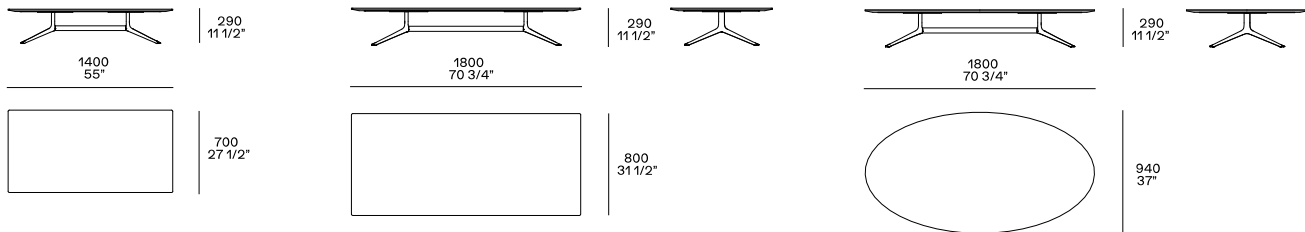

DESCRIPTION

Typology	Coffee table
Structure	Polished bronze-casting - die-cast painted aluminium
Top	Medium-density fibre panel veneered - lacquer - marble

DIMENSIONS

Height mm 290

Height mm 380

Height mm 480

Height mm 480 console

STRUCTURE FINISHES

Metal parts

Metal parts

TOP FINISHES

Lacquer

Mat lacquer

Glossy lacquer