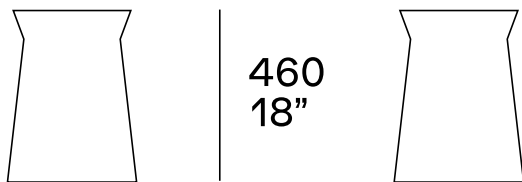

DESCRIPTION

Typology	Coffee table
Structure	Solid wood version Polyurethane lacquered version

DIMENSIONS

Version in wood

\varnothing 320 - 340
12 1/2" - 13 1/2"

Version in lacquer

\varnothing 360 - 380
14 1/4" - 15"