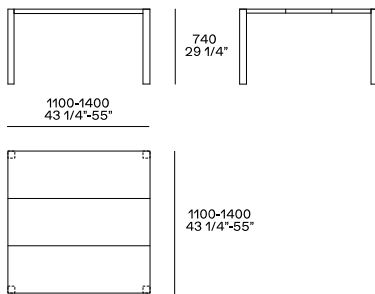

DESCRIPTION

Typology	Table
Legs	Solid wood
Top	Solid wood

DIMENSIONS

Square

Rectangular, customizable sizes