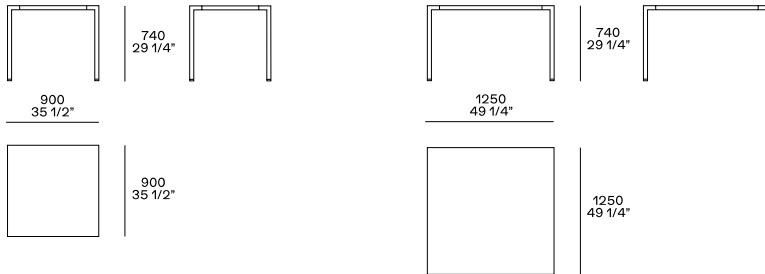

DESCRIPTION

Typology	Fixed table
Legs	Painted drawn aluminium
Top	Honeycomb wood panel in lacquer

DIMENSION

Square