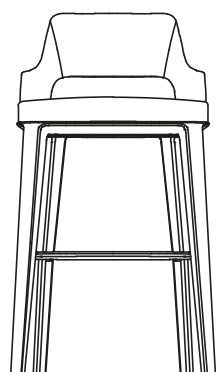

DESCRIPTION

Typology	Stools
Base	Solid wood
Seat / Backrest	Parts in multi-density flexible polyurethane and parts in moulded flexible polyurethane
Pre-cover	Polyester fibre
Final cover	Removable cover in fabric or leather
Footrest	Painted metal

DIMENSIONS

Low stool

550
21 3/4"

850
33 1/2"

630
24 3/4"

550
21 3/4"

High stool

550
21 3/4"

960
37 3/4"

750
29 1/2"

550
21 3/4"

SEAT AND BACKREST FINISHES

Fabric

Caleo

Chios

Eraclea