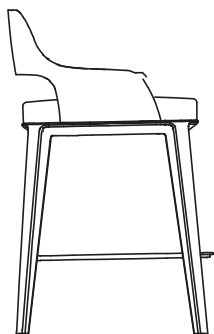

DESCRIPTION

Typology	Stools
Base	Solid wood
Seat / Backrest	Parts in multi-density flexible polyurethane and parts in moulded flexible polyurethane
Pre-cover	Polyester fibre
Final cover	Removable cover in fabric or leather
Footrest	Painted metal

DIMENSIONS

Low stool

550
21 3/4"

850
33 1/2"

630
24 3/4"

550
21 3/4"

High stool

550
21 3/4"