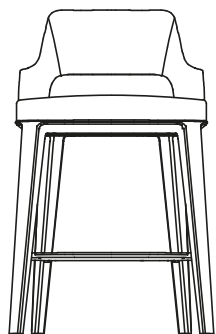

DESCRIPTION

Typology	Stools
Base	Solid wood
Seat / Backrest	Parts in multi-density flexible polyurethane and parts in moulded flexible polyurethane
Pre-cover	Polyester fibre
Final cover	Removable cover in fabric or leather
Footrest	Painted metal

DIMENSIONS

Low stool

550
21 3/4"

850
33 1/2"

630
24 3/4"

550
21 3/4"

High stool

550
21 3/4"