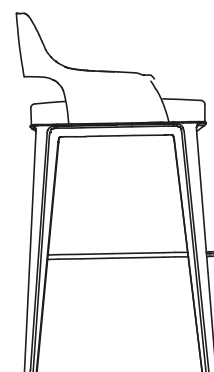

DESCRIPTION

Typology	Stools
Base	Solid wood
Seat / Backrest	Parts in multi-density flexible polyurethane and parts in moulded flexible polyurethane
Pre-cover	Polyester fibre
Final cover	Removable cover in fabric or leather
Footrest	Painted metal

DIMENSIONS

Low stool

550
21 3/4"

850
33 1/2"

630
24 3/4"

550
21 3/4"

High stool

550
21 3/4"

960
37 3/4"

750
29 1/2"

550
21 3/4"

SEAT AND BACKREST FINISHES

Fabric

Caleo

Chios

Eraclea