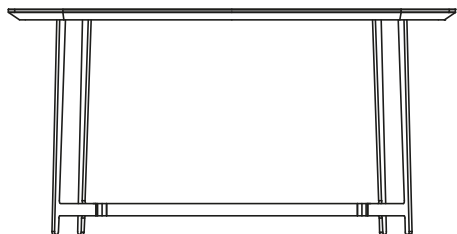

DESCRIPTION

Typology	Writing desk
Top	Frame solid wood and medium-density fibre panel
Insert	Medium-density fibre panel covered in hide
Legs	Metal painted
Note	Optional drawer and mirror

DIMENSIONS

1450
57"

740
29 1/4"

720
28 1/4"

55
2 1/4"

560
22"

340
13 1/4"

Optional drawer

495
19 1/2"

340
13 1/2"

25
1"

30
1"

Optional mirror