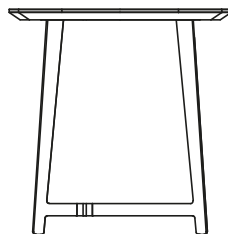

DESCRIPTION

Typology	Writing desk
Top	Frame solid wood and medium-density fibre panel
Insert	Medium-density fibre panel covered in hide
Legs	Metal painted
Note	Optional drawer and mirror

DIMENSIONS

1450
57"

740
29 1/4"

720
28 1/4"

55
2 1/4"

560
22"

340
13 1/4"

Optional drawer

495
19 1/2"

340
13 1/2"

25
1"

30
1"

Optional mirror