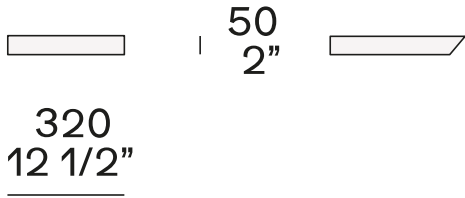

DESCRIPTION

| | |
|-----------------|--------------------------------------|
| Typology | Writing desk |
| Top | Medium-density fibre panel in veneer |
| Legs | Solid wood veneered |
| Note | Drawer and hide pad optional |

DIMENSIONS

1450
57"

740
29 1/4"

720
28 1/4"

580
22 3/4"

480
18 3/4"

Optional desk pad in hide

Optional undermount drawer