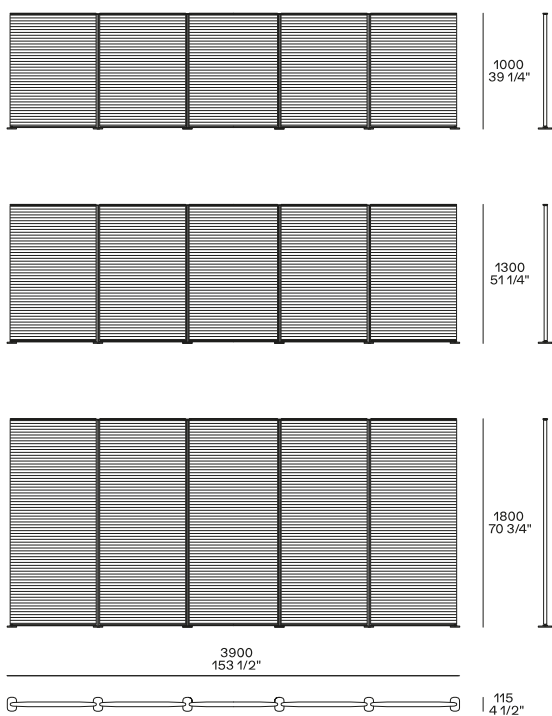

DIMENSIONS

3-4 elements

5 elements