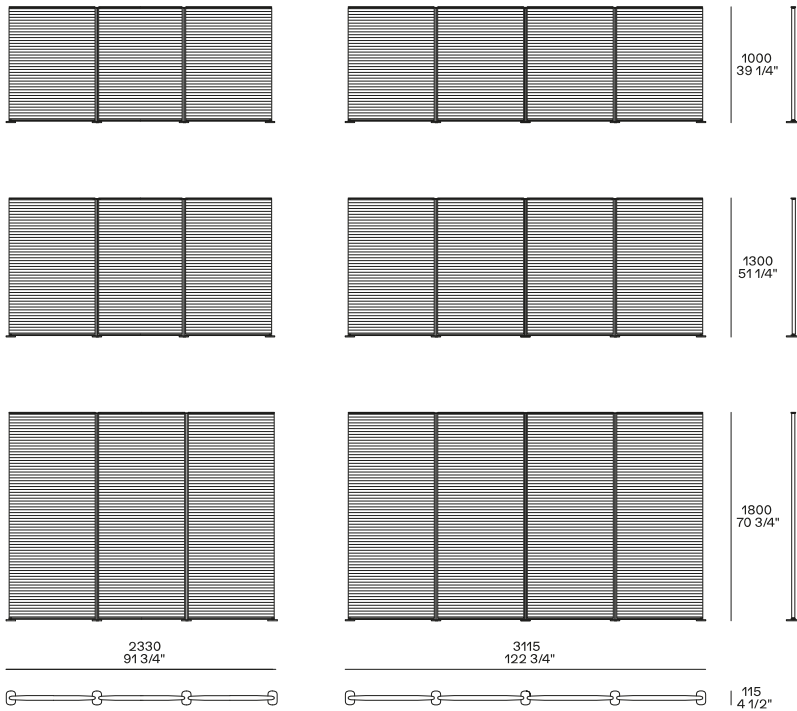

## DESCRIPTION

**Tipology**

Screen

**Structure**

Painted metal and rope

## DIMENSIONS

### 3-4 elements