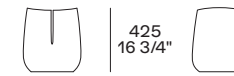

UBE

Design Jean-Marie Massaud

Sgabello con struttura in legno massello,
finitura tinto olmo nero.

Stool in solid wood structure, black elm
stained finish.