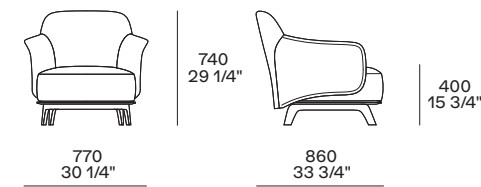

Compact polyurethane shell with flexible polyurethane insert. Seat cushion in flexible polyurethane with differentiated densities and pre-cover with parts in cotton canvas with down. Wood and wood-derivatives base covered in hide in the sample colours. Aluminium feet and steel structure painted mat and glossy brown nickel or mat champagne. Non-removable outer shell cover in hide in the sample colours, inner shell and seat cover in removable fabric or leather.