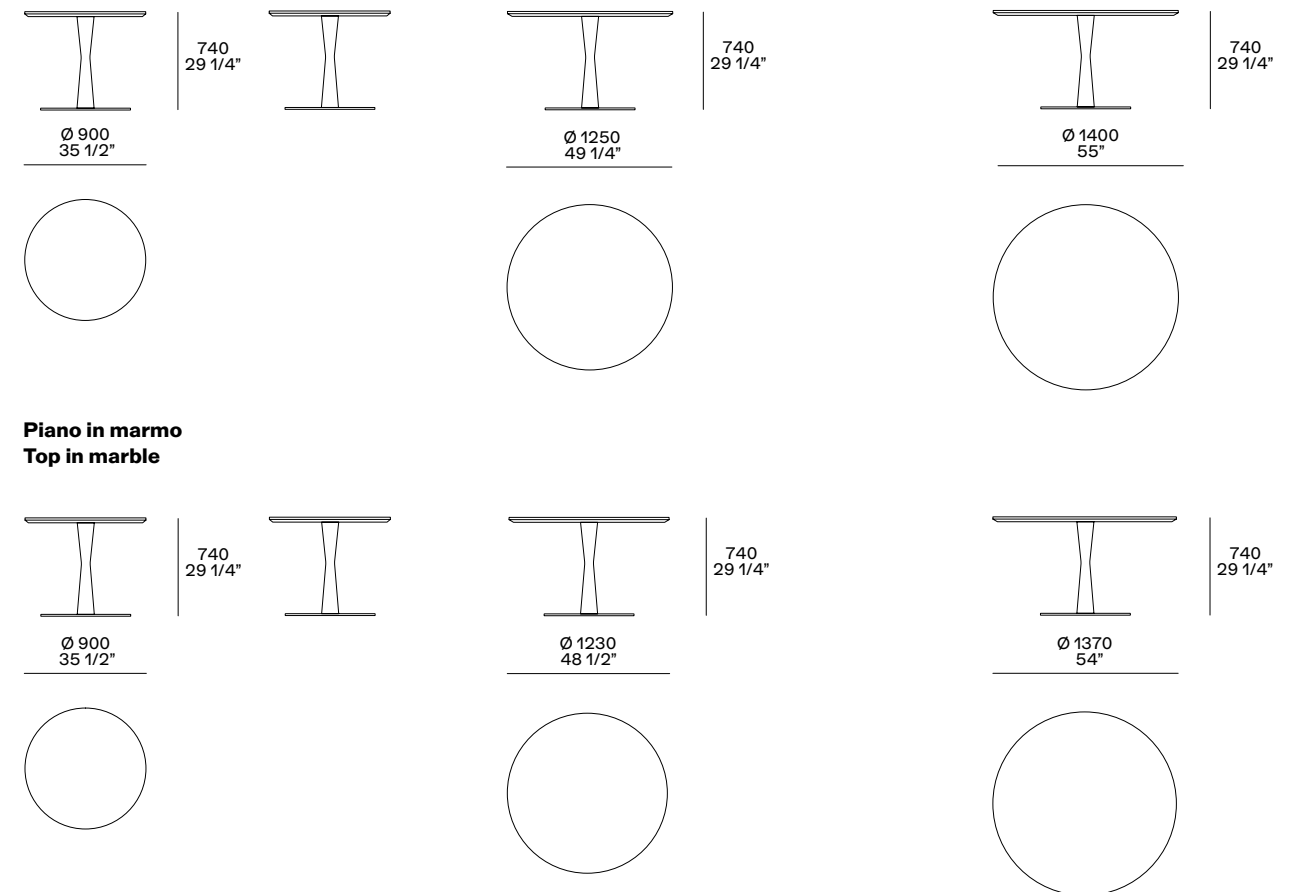

FLUTE

Design Roberto Barbieri, 2008

Struttura in trafilato alluminio laccato opaco colori, laccato lucido colori, laccato antigraffio nei colori bianco 01, carbone 91, grafite 04, canapa 35 o verniciato brown nickel opaco e lucido. Piano in laccato opaco colori, laccato lucido colori, laccato antigraffio nei colori bianco 01, carbone 91, grafite 04, canapa 35, cinque marmi levigati e sei lucidi.

Structure in extruded aluminium in the finishes mat lacquered colours, glossy lacquered colours, anti-scratch lacquer in the colours bianco 01, carbone 91, grafite 04, canapa 35 or brown nickel mat and glossy. Top in the finishes mat lacquered colours, glossy lacquered colours, anti-scratch lacquer in the colours bianco 01, carbone 91, grafite 04, canapa 35, five mat and six glossy marble finishes.