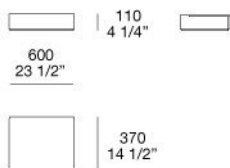

BANDES

Bois massif enduit

HOME HOTEL

JEAN-MARIE MASSAUD (2016)

SC185

VY060

HOME HOTEL

FINITIONS