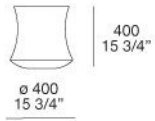

SOORI

SOO CHAN (2011)

TSO400