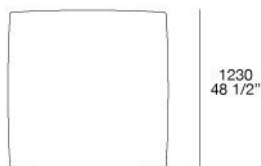

# BIGGER

CARLO COLOMBO (2012)

**TBG123**

**TBG150**

**TBG050**

Piano in marmo / Marble top

**TBG123**

**TBG150**