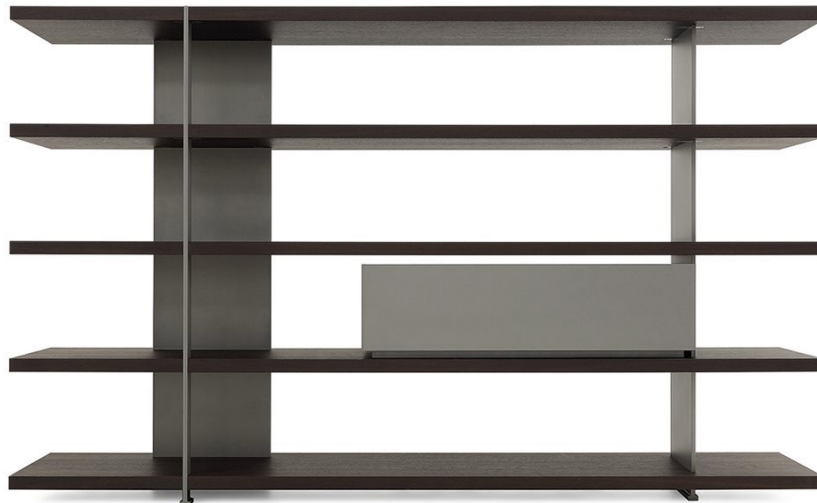

BRISTOL

JEAN-MARIE MASSAUD (2014)

TECHNICAL DESCRIPTION

TPOLOGY

bookshelves

STRUCTURE

panel of wooden particles in veneer or lacquered matt/glossy colours

METAL PARTS

aluminium painted

CABINETS

panel of wooden particles in veneer or lacquer matt colours