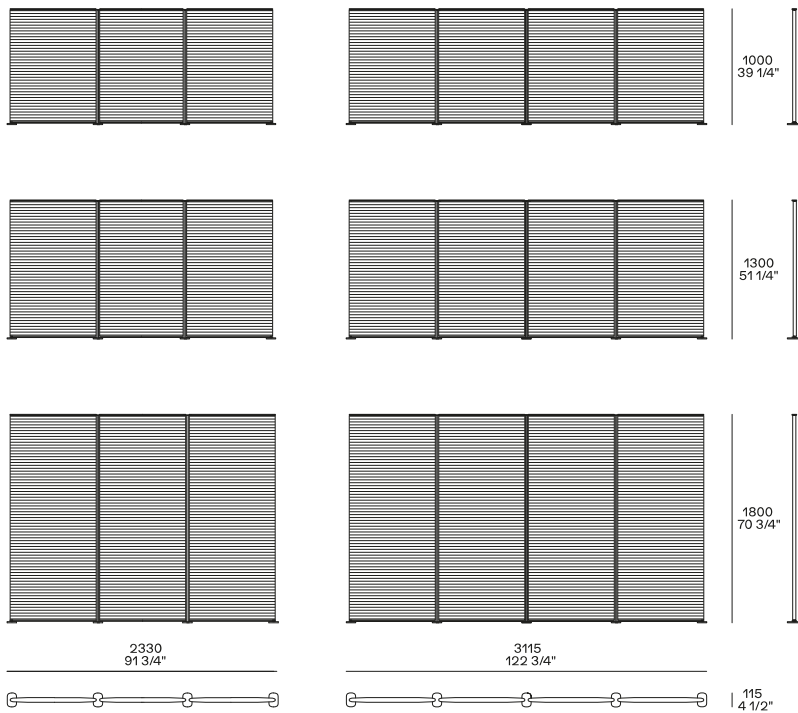

DESCRIPTION

Tipology

Screen

Structure

Painted metal and rope

DIMENSIONS

3-4 elements

5 elements

6 elements