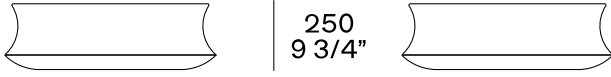

DIMENSIONS

Height mm 250