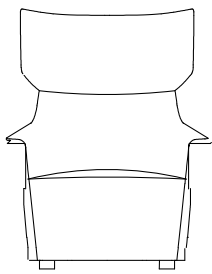

DESCRIPTION

Typology	Armchair
Structure	Double-density moulded flexible polyurethane
Feet	Plastic cylinder or swivel base
Pre-cover	Parts in cotton cloth with inner side in feathers and parts in polyester padding
Final cover	Removable cover in fabric or leather

DIMENSIONS

840
33"

1030
40 1/2"

990
39"

380
15"

FINAL COVER FINISHES

Fabric

Atlanta