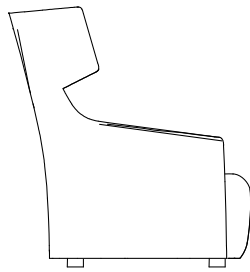

DESCRIPTION

Typology	Armchair
Structure	Double-density moulded flexible polyurethane
Feet	Plastic cylinder or swivel base
Pre-cover	Parts in cotton cloth with inner side in feathers and parts in polyester padding
Final cover	Removable cover in fabric or leather

DIMENSIONS

840
33"

1030
40 1/2"

990
39"

380
15"

FINAL COVER FINISHES

Fabric

Atlanta