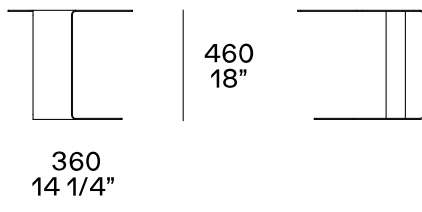

DESCRIPTION

Typology	Coffee table
Structure	Painted metal and covered in hide
Inner structure	Painted metal
Cover	Hide colours

DIMENSIONS

Poliform_tavolini_PARIS_SEOUL_635px_01-01

STRUCTURE FINISHES

Metal parts