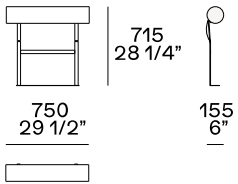

2375
93 1/2"

2100
82 3/4"

2300
90 1/2"

1250
49 1/4"

1250
49 1/4"

1250
49 1/4"

Available as freestanding unit, end unit and central unit

2175
85 3/4"

2375
93 1/2"

2175
85 3/4"

2375
93 1/2"

Cushions

brac 400/400

Cushions insert in fabric Persia

Headrest

FINAL COVER FINISHES