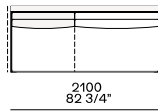

Armrest 400 and coffee table 400