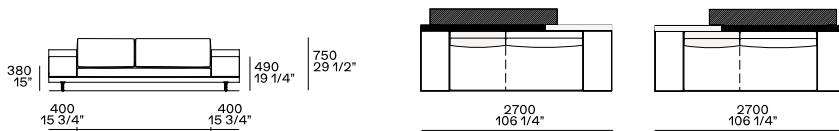

DIMENSIONS

Sofas

Armrest 75

Armrest 200

Armrest 200 and 400

Armrest 400

Armrest 200 and coffee table 400

Armrest 400 and coffee table 400

Coffee table 400

Armrest 75

Armrest 200

Armrest 200 and 400

Armrest 400

Armrest 200 and coffee table 400

Armrest 400 and coffee table 400

Coffee table 400

Available as freestanding unit and end unit

Components width 950

Armrest 75

Armrest 200

Armrest 75 and coffee table 400

Armrest 200 and coffee table 400

Armrest 400

Coffee table 400