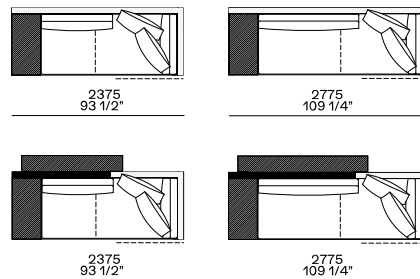

Available as freestanding unit and end unit

Components width 950

Armrest 75

Armrest 200

Armrest 75 and coffee table 400

Armrest 200 and coffee table 400

Armrest 400

Coffee table 400

Available as freestanding unit, end unit, corner unit and central unit

Armrest 75

Armrest 200

Armrest 400

Coffee table 400

Sx-dx con kit cuscini

Armrest 75

Armrest 200

Armrest 400

Coffee table 400

Components width 1250

Armrest 200

2100
82 3/4"

2300
90 1/2"

Coffee table 400

2100
82 3/4"