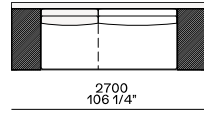

Coffee table 400