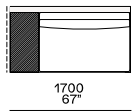

Coffee table 400