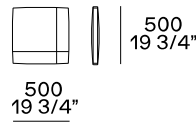

2375
93 1/2"

2175
85 3/4"

2375
93 1/2"

Cushions

brac 400/400

Cushions insert in fabric Persia

Headrest

FINAL COVER FINISHES