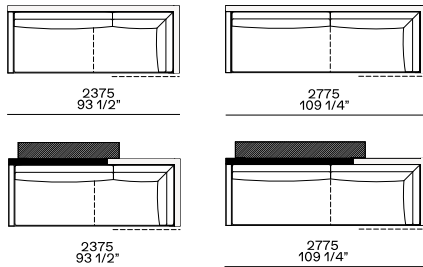

Pouf

Available as freestanding unit, end unit, corner unit and central unit

Armrest 75

Armrest 200

Armrest 400

Coffee table 400