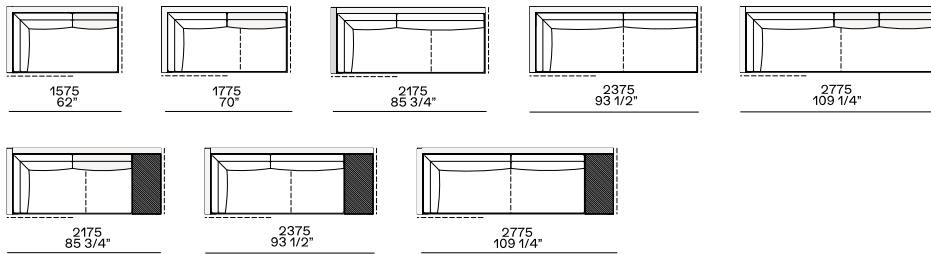

Available as freestanding unit, end unit, corner unit and central unit