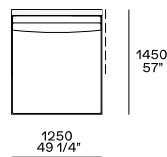

Available as freestanding unit and end unit

Components width 950

Armrest 75

Armrest 200

Armrest 75 and coffee table 400

Armrest 200 and coffee table 400

Armrest 400

Coffee table 400

Armrest 400 and coffee table 400

Coffee table 400

Coffee table 400

Coffee table 400

Chaise longue

Available as freestanding unit and end unit

Available as freestanding unit, end unit and central unit

Pouf

Armrest 400

Coffee table 400

Components width 1250

Armrest 200

2100
82 3/4"

2300
90 1/2"

Coffee table 400

2100
82 3/4"