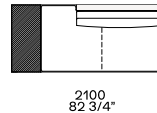

Available as freestanding unit and end unit

Components width 950

Armrest 75

Armrest 200

Armrest 75 and coffee table 400

Armrest 200 and coffee table 400

Armrest 400

Coffee table 400

Armrest 400 and coffee table 400

Coffee table 400

Coffee table 400

Coffee table 400

Chaise longue

Available as freestanding unit and end unit

Available as freestanding unit, end unit and central unit

Pouf