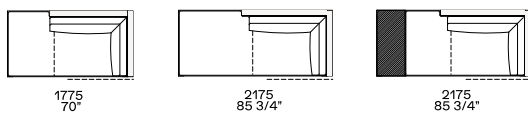

Available as freestanding unit and end unit

Components width 950

Armrest 75

Armrest 200

Armrest 75 and coffee table 400

Armrest 200 and coffee table 400

Armrest 400

Coffee table 400

Available as freestanding unit, end unit, corner unit and central unit

Armrest 75

Armrest 200

Armrest 400

Coffee table 400

Sx-dx con kit cuscini

Armrest 75

Armrest 200

Armrest 400

Coffee table 400

Components width 1250

Armrest 200

2100
82 3/4"

2300
90 1/2"

Coffee table 400

2100
82 3/4"