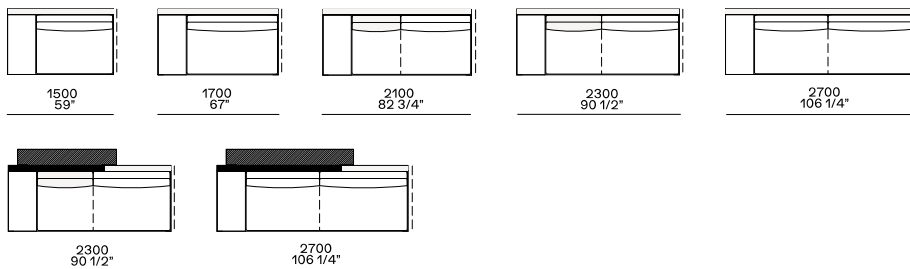

Available as freestanding unit and end unit

Components width 950

Armrest 75

Armrest 200

Armrest 75 and coffee table 400

Armrest 200 and coffee table 400

Armrest 400

Coffee table 400