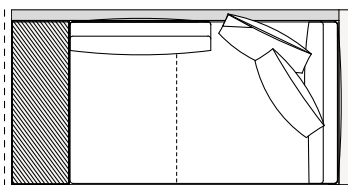

Armrest 400

Coffee table 400

Components width 1250

Armrest 200

2100
82 3/4"

2300
90 1/2"

Coffee table 400

2100
82 3/4"

2300
90 1/2"

Armrest 200

2375
93 1/2"

Armrest 200

2375
93 1/2"

Coffee table 400

2375
93 1/2"

Coffee table 400

2375
93 1/2"

2100
82 3/4"

2300
90 1/2"

1250
49 1/4"

1250
49 1/4"

1250
49 1/4"

Available as freestanding unit, end unit and central unit

2175
85 3/4"