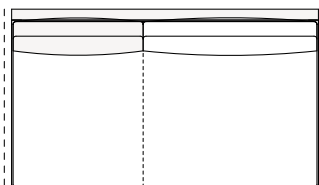

Armrest 400

Coffee table 400

Components width 1250

Armrest 200

2100
82 3/4"

2300
90 1/2"

Coffee table 400

2100
82 3/4"

2300
90 1/2"

Armrest 200

2375
93 1/2"

Armrest 200

2375
93 1/2"

Coffee table 400

2375
93 1/2"

Coffee table 400

2375
93 1/2"

2100
82 3/4"

2300
90 1/2"

1250
49 1/4"

1250
49 1/4"

1250
49 1/4"

Available as freestanding unit, end unit and central unit

2175
85 3/4"