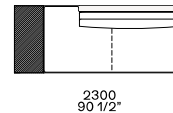

Available as freestanding unit and end unit

Components width 950

Armrest 75

Armrest 200

Armrest 75 and coffee table 400

Armrest 200 and coffee table 400

Armrest 400

Coffee table 400

Armrest 400 and coffee table 400

Coffee table 400

Coffee table 400

Coffee table 400

Chaise longue

Available as freestanding unit and end unit

Available as freestanding unit, end unit and central unit

Pouf

Available as freestanding unit, end unit, corner unit and central unit

Armrest 75

Armrest 200

Armrest 400

Coffee table 400

Sx-dx con kit cuscini

Armrest 75

Armrest 200