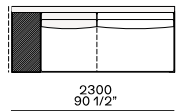

Coffee table 400