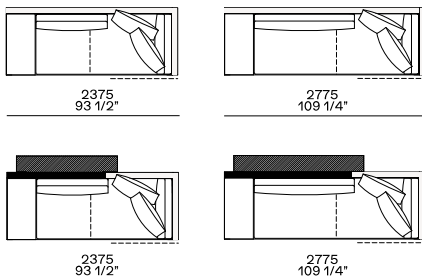

Available as freestanding unit, end unit, corner unit and central unit

Armrest 75

Armrest 200

Armrest 400

Coffee table 400

Sx-dx con kit cuscini

Armrest 75

Armrest 200

Armrest 400

Coffee table 400

Components width 1250

Armrest 200

2100
82 3/4"

2300
90 1/2"

Coffee table 400

2100
82 3/4"