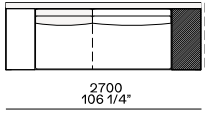

Armrest 400 and coffee table 400