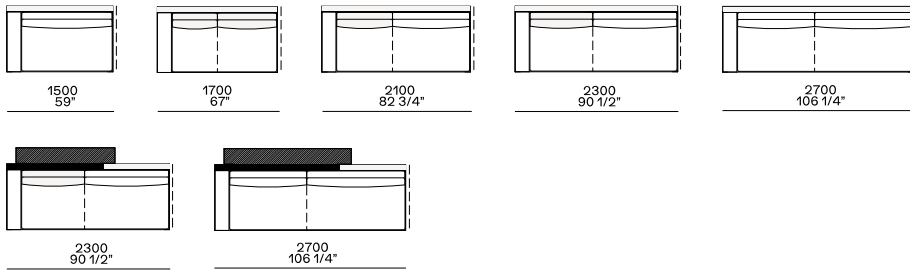

DIMENSIONS

Sofas

Armrest 75

Armrest 200

Armrest 200 and 400

Armrest 400

Armrest 200 and coffee table 400

Armrest 400 and coffee table 400

Available as freestanding unit and end unit

Components width 950

Armrest 75

Armrest 200

Armrest 75 and coffee table 400

Armrest 200 and coffee table 400

Armrest 400

Coffee table 400