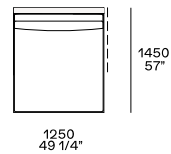

Chaise longue