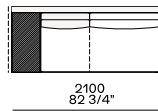

Coffee table 400