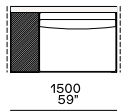

Available as freestanding unit and end unit

Components width 950

Armrest 75

Armrest 200

Armrest 75 and coffee table 400

Armrest 200 and coffee table 400

Armrest 400

Coffee table 400

Armrest 400 and coffee table 400

Coffee table 400

Coffee table 400

Coffee table 400

Chaise longue

Available as freestanding unit and end unit

Available as freestanding unit, end unit and central unit

Pouf