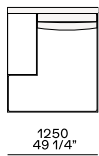

Available as freestanding unit and end unit

Components width 950

Armrest 75

Armrest 200

Armrest 75 and coffee table 400

Armrest 200 and coffee table 400

Armrest 400

Coffee table 400

Armrest 400 and coffee table 400

Coffee table 400

Coffee table 400

Coffee table 400

Chaise longue

Available as freestanding unit and end unit

Available as freestanding unit, end unit and central unit

Pouf

Available as freestanding unit, end unit, corner unit and central unit

Armrest 75

Armrest 200

Armrest 400

Coffee table 400

Sx-dx con kit cuscini

Armrest 75

Armrest 200

Armrest 400

Coffee table 400

Components width 1250

Armrest 200

2100
82 3/4"

2300
90 1/2"

Coffee table 400

2100
82 3/4"