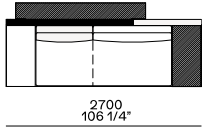

Armrest 400 and coffee table 400