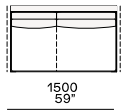

Armrest 400 and coffee table 400