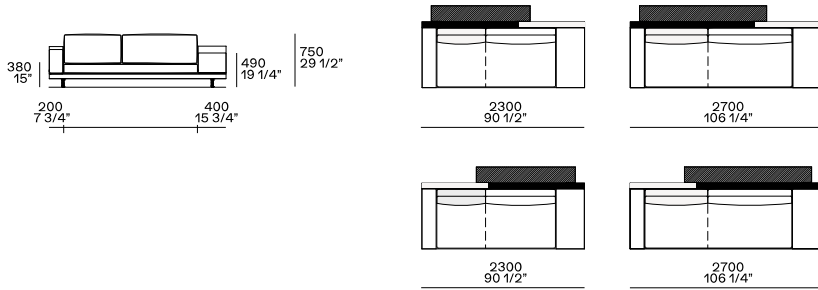

DIMENSIONS

Sofas

Armrest 75

Armrest 200

Armrest 200 and 400

Armrest 400

Armrest 200 and coffee table 400

Armrest 400 and coffee table 400

Coffee table 400

Armrest 75

Armrest 200

Armrest 200 and 400

Armrest 400

Armrest 200 and coffee table 400

Armrest 400 and coffee table 400

Coffee table 400

Available as freestanding unit and end unit

Components width 950

Armrest 75

Armrest 200

Armrest 75 and coffee table 400

Armrest 200 and coffee table 400

Armrest 400

Coffee table 400