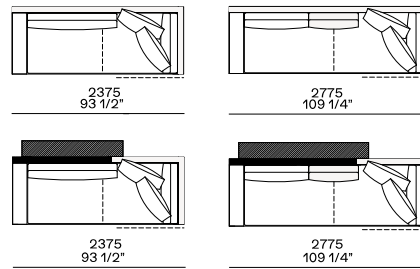

Available as freestanding unit and end unit

Components width 950

Armrest 75

Armrest 200

Armrest 75 and coffee table 400

Armrest 200 and coffee table 400

Armrest 400

Coffee table 400

Available as freestanding unit, end unit, corner unit and central unit

Armrest 75

Armrest 200

Armrest 400

Coffee table 400

Sx-dx con kit cuscini

Armrest 75

Armrest 200

Armrest 400

Coffee table 400

Components width 1250

Armrest 200

2100
82 3/4"

2300
90 1/2"

Coffee table 400

2100
82 3/4"