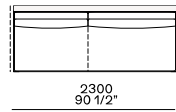

Armrest 400 and coffee table 400