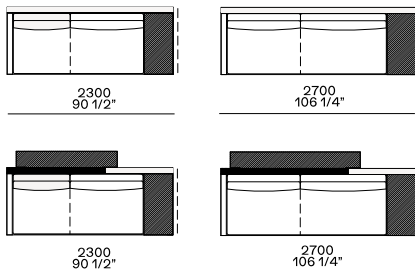

Available as freestanding unit and end unit

Components width 950

Armrest 75

Armrest 200

Armrest 75 and coffee table 400

Armrest 200 and coffee table 400

Armrest 400

Coffee table 400