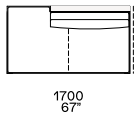

Coffee table 400