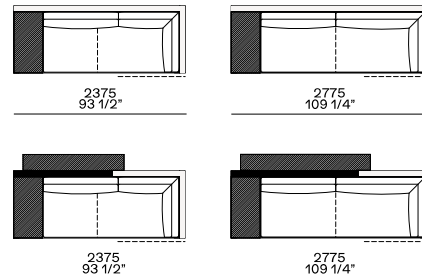

Available as freestanding unit, end unit, corner unit and central unit

Armrest 75

Armrest 200

Armrest 400

Coffee table 400

Sx-dx con kit cuscini

Armrest 75

Armrest 200

Armrest 400

Coffee table 400

Components width 1250

Armrest 200

2100
82 3/4"

2300
90 1/2"

Coffee table 400

2100
82 3/4"