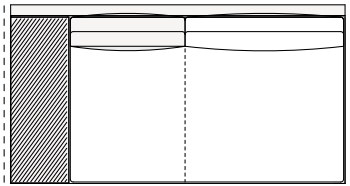

Available as freestanding unit, end unit, corner unit and central unit

Armrest 75

Armrest 200

Armrest 400

Coffee table 400

Sx-dx con kit cuscini

Armrest 75

Armrest 200

Armrest 400

Coffee table 400

Components width 1250

Armrest 200

2100
82 3/4"

2300
90 1/2"

Coffee table 400

2100
82 3/4"

2300
90 1/2"

Armrest 200

2375
93 1/2"

Armrest 200

2375
93 1/2"

Coffee table 400

2375
93 1/2"

Coffee table 400