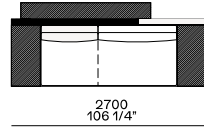

Coffee table 400