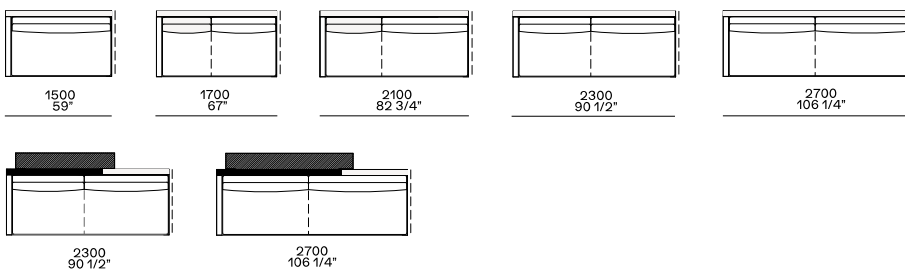

Available as freestanding unit and end unit

Components width 950

Armrest 75

Armrest 200

Armrest 75 and coffee table 400

Armrest 200 and coffee table 400

Armrest 400

Coffee table 400