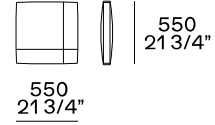

2375
93 1/2"

2100
82 3/4"

2300
90 1/2"

1250
49 1/4"

1250
49 1/4"

1250
49 1/4"

Available as freestanding unit, end unit and central unit

2175
85 3/4"

2375
93 1/2"

2175
85 3/4"

2375
93 1/2"

Cushions

brac 400/400

Cushions insert in fabric Persia

Headrest

FINAL COVER FINISHES