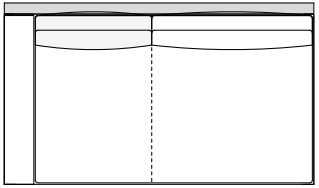

Available as freestanding unit, end unit, corner unit and central unit

Armrest 75

Armrest 200

Armrest 400

Coffee table 400

Sx-dx con kit cuscini

Armrest 75

Armrest 200

Armrest 400

Coffee table 400

Components width 1250

Armrest 200

2100
82 3/4"

2300
90 1/2"

Coffee table 400

2100
82 3/4"

2300
90 1/2"

Armrest 200

2375
93 1/2"

Armrest 200

2375
93 1/2"

Coffee table 400

2375
93 1/2"

Coffee table 400