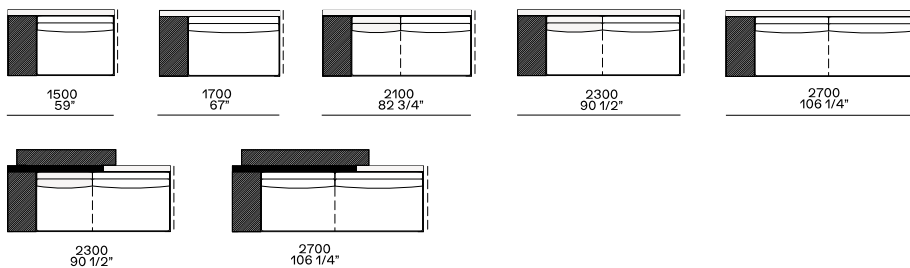

Available as freestanding unit and end unit

Components width 950

Armrest 75

Armrest 200

Armrest 75 and coffee table 400

Armrest 200 and coffee table 400

Armrest 400

Coffee table 400