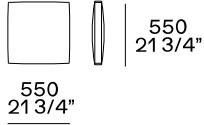

2375
93 1/2"

2100
82 3/4"

2300
90 1/2"

1250
49 1/4"

1250
49 1/4"

1250
49 1/4"

Available as freestanding unit, end unit and central unit

2175
85 3/4"

2375
93 1/2"

2175
85 3/4"

2375
93 1/2"

Cushions

brac 400/400

Cushions insert in fabric Persia

Headrest

FINAL COVER FINISHES