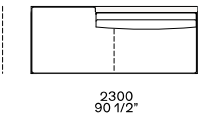

Available as freestanding unit and end unit

Components width 950

Armrest 75

Armrest 200

Armrest 75 and coffee table 400

Armrest 200 and coffee table 400

Armrest 400

Coffee table 400

Armrest 400 and coffee table 400

Coffee table 400

Coffee table 400

Coffee table 400

Chaise longue

Available as freestanding unit and end unit

Available as freestanding unit, end unit and central unit

Pouf