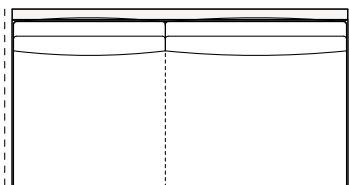

Armrest 400

Coffee table 400

Components width 1250

Armrest 200

2100
82 3/4"

2300
90 1/2"

Coffee table 400

2100
82 3/4"

2300
90 1/2"

Armrest 200

2375
93 1/2"

Armrest 200

2375
93 1/2"

Coffee table 400

2375
93 1/2"

Coffee table 400

2375
93 1/2"

2100
82 3/4"

2300
90 1/2"

1250
49 1/4"

1250
49 1/4"

1250
49 1/4"

Available as freestanding unit, end unit and central unit

2175
85 3/4"