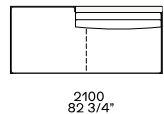

Coffee table 400