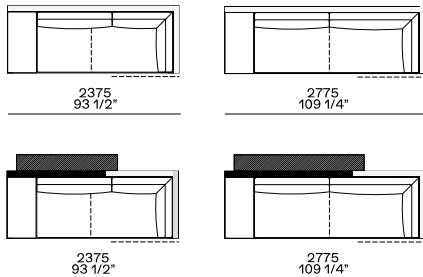

Available as freestanding unit, end unit, corner unit and central unit

Armrest 75

Armrest 200

Armrest 400

Coffee table 400

Sx-dx con kit cuscini

Armrest 75

Armrest 200

Armrest 400

Coffee table 400

Components width 1250

Armrest 200

2100
82 3/4"

2300
90 1/2"

Coffee table 400

2100
82 3/4"