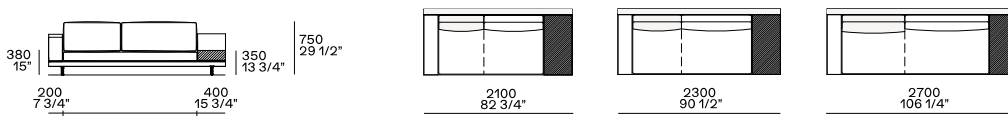

DIMENSIONS

Sofas

Armrest 75

Armrest 200

Armrest 200 and 400

Armrest 400

Armrest 200 and coffee table 400

Armrest 400 and coffee table 400

Coffee table 400

Armrest 75

Armrest 200

Armrest 200 and 400

Armrest 400

Armrest 200 and coffee table 400

Armrest 400 and coffee table 400

Coffee table 400

Available as freestanding unit and end unit

Components width 950

Armrest 75

Armrest 200

Armrest 75 and coffee table 400

Armrest 200 and coffee table 400

Armrest 400

Coffee table 400