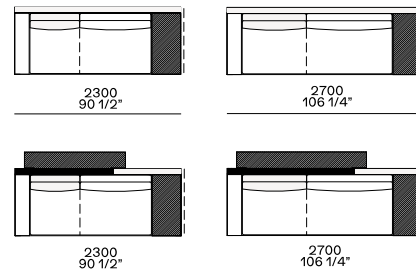

Available as freestanding unit and end unit

Components width 950

Armrest 75

Armrest 200

Armrest 75 and coffee table 400

Armrest 200 and coffee table 400

Armrest 400

Coffee table 400