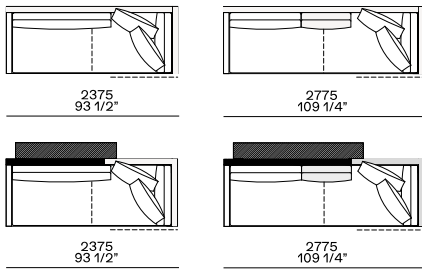

Available as freestanding unit, end unit, corner unit and central unit

Armrest 75

Armrest 200

Armrest 400

Coffee table 400

Sx-dx con kit cuscini

Armrest 75

Armrest 200

Armrest 400

Coffee table 400

Components width 1250

Armrest 200

2100
82 3/4"

2300
90 1/2"

Coffee table 400

2100
82 3/4"