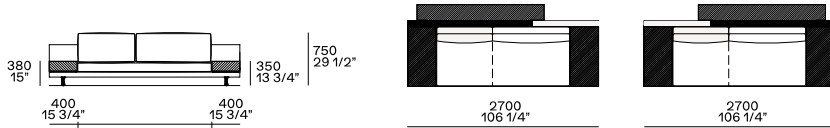

DIMENSIONS

Sofas

Armrest 75

Armrest 200

Armrest 200 and 400

Armrest 400

Armrest 200 and coffee table 400

Armrest 400 and coffee table 400

Coffee table 400

Armrest 75

Armrest 200

Armrest 200 and 400

Armrest 400

Armrest 200 and coffee table 400

Armrest 400 and coffee table 400

Coffee table 400

Available as freestanding unit and end unit

Components width 950

Armrest 75

Armrest 200

Armrest 75 and coffee table 400

Armrest 200 and coffee table 400

Armrest 400

Coffee table 400