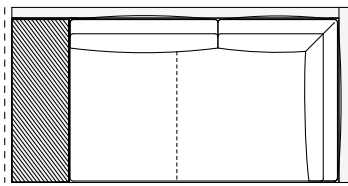

Armrest 400

Coffee table 400

Components width 1250

Armrest 200

2100
82 3/4"

2300
90 1/2"

Coffee table 400

2100
82 3/4"

2300
90 1/2"

Armrest 200

2375
93 1/2"

Armrest 200

2375
93 1/2"

Coffee table 400

2375
93 1/2"

Coffee table 400

2375
93 1/2"

2100
82 3/4"

2300
90 1/2"

1250
49 1/4"

1250
49 1/4"

1250
49 1/4"

Available as freestanding unit, end unit and central unit

2175
85 3/4"