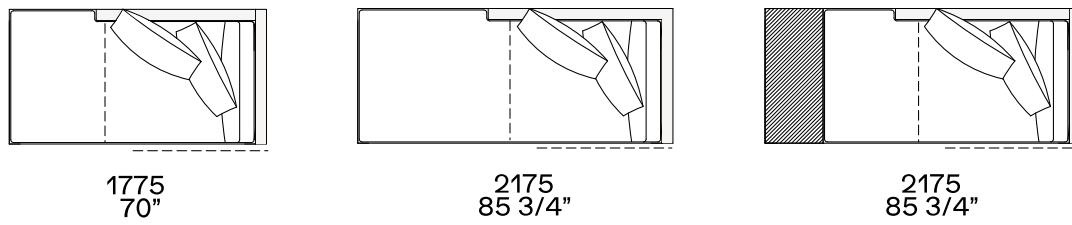

Available as freestanding unit, end unit, corner unit and central unit

Armrest 75

Armrest 200

Armrest 400

Coffee table 400

Sx-dx con kit cuscini

Armrest 75

Armrest 200

Armrest 400

Coffee table 400

Components width 1250

Armrest 200

2100
82 3/4"

2300
90 1/2"

Coffee table 400

2100
82 3/4"