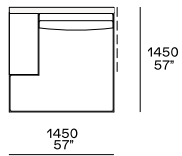

Available as freestanding unit and end unit

Components width 950

Armrest 75

Armrest 200

Armrest 75 and coffee table 400

Armrest 200 and coffee table 400

Armrest 400

Coffee table 400

Armrest 400 and coffee table 400

Coffee table 400

Coffee table 400

Coffee table 400

Chaise longue

Available as freestanding unit and end unit

Available as freestanding unit, end unit and central unit

Pouf

Armrest 400

Coffee table 400

Components width 1250

Armrest 200

2100
82 3/4"

2300
90 1/2"

Coffee table 400

2100
82 3/4"