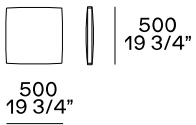

2375
93 1/2"

2100
82 3/4"

2300
90 1/2"

1250
49 1/4"

1250
49 1/4"

1250
49 1/4"

Available as freestanding unit, end unit and central unit

2175
85 3/4"

2375
93 1/2"

2175
85 3/4"

2375
93 1/2"

Cushions

brac 400/400

Cushions insert in fabric Persia

Headrest

FINAL COVER FINISHES