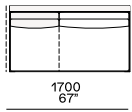

Armrest 400 and coffee table 400