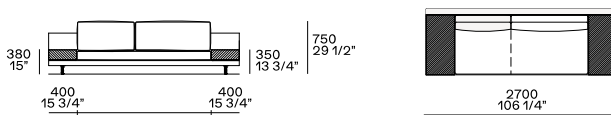

DIMENSIONS

Sofas

Armrest 75

Armrest 200

Armrest 200 and 400

Armrest 400

Armrest 200 and coffee table 400

Armrest 400 and coffee table 400

Coffee table 400

Armrest 75

Armrest 200

Armrest 200 and 400

Armrest 400

Armrest 200 and coffee table 400

Armrest 400 and coffee table 400

Coffee table 400

Available as freestanding unit and end unit

Components width 950

Armrest 75

Armrest 200

Armrest 75 and coffee table 400

Armrest 200 and coffee table 400

Armrest 400

Coffee table 400