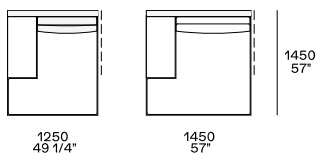

Chaise longue