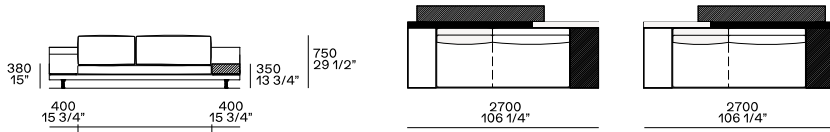

DIMENSIONS

Sofas

Armrest 75

Armrest 200

Armrest 200 and 400

Armrest 400

Armrest 200 and coffee table 400

Armrest 400 and coffee table 400

Coffee table 400

Armrest 75

Armrest 200

Armrest 200 and 400

Armrest 400

Armrest 200 and coffee table 400

Armrest 400 and coffee table 400

Coffee table 400

Available as freestanding unit and end unit

Components width 950

Armrest 75

Armrest 200

Armrest 75 and coffee table 400

Armrest 200 and coffee table 400

Armrest 400

Coffee table 400