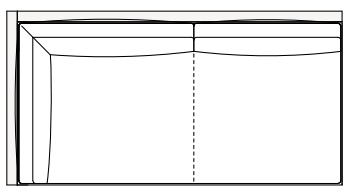

2300
90 1/2"

Armrest 200

2375
93 1/2"

Armrest 200

2375
93 1/2"

Coffee table 400

2375
93 1/2"

Coffee table 400

2375
93 1/2"

2100
82 3/4"

2300
90 1/2"

1250
49 1/4"

1250
49 1/4"

1250
49 1/4"

Available as freestanding unit, end unit and central unit

2175
85 3/4"