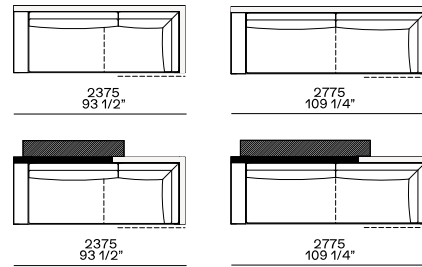

Armrest 200