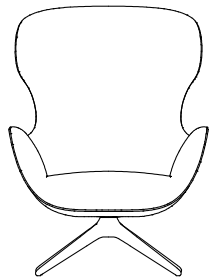

DESCRIPTION

Typology	Armchair
Structure	Moulded flexible polyurethane with parts in flexible multi-density polyurethane
Legs / Base	Solid wood or painted metal
Pre-cover	Polyester padding
Final cover	Not removable cover in fabric or leather
Features	On request (inner/outer structure) can be covered with fabrics and/or leathers of different categories

DIMENSIONS

Legs in wood

800
31 1/2"

1085
42 3/4"

800
31 1/2"

415
16 1/4"

Swivel base

800
31 1/2"