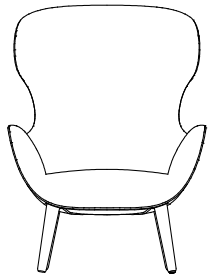

DESCRIPTION

Typology	Armchair
Structure	Moulded flexible polyurethane with parts in flexible multi-density polyurethane
Legs / Base	Solid wood or painted metal
Pre-cover	Polyester padding
Final cover	Not removable cover in fabric or leather
Features	On request (inner/outer structure) can be covered with fabrics and/or leathers of different categories

DIMENSIONS

Legs in wood

800
31 1/2"

1085
42 3/4"

800
31 1/2"

415
16 1/4"

Swivel base

800
31 1/2"