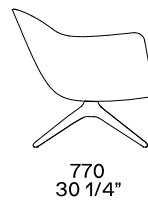

DIMENSIONS

Legs in wood

700
27 1/2"

415
16 1/4"

700
27 1/2"

415
16 1/4"

Left arm

Two armrests

700
27 1/2"

415
16 1/4"

Right arm

Swivel base

700
27 1/2"

415
16 1/4"

Two armrests

700
27 1/2"

415
16 1/4"

Left arm

700
27 1/2"

415
16 1/4"

Right arm

Kidneyrest cushion

COVER FINISHES

Fabric