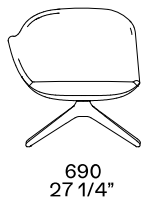

DIMENSIONS

Legs in wood

700
27 1/2"

415
16 1/4"

700
27 1/2"

415
16 1/4"

Left arm

Two armrests

700
27 1/2"

415
16 1/4"

Right arm

Swivel base

700
27 1/2"

415
16 1/4"

Two armrests

700
27 1/2"

415
16 1/4"

Left arm

700
27 1/2"

415
16 1/4"

Right arm

Kidneyrest cushion

COVER FINISHES

Fabric