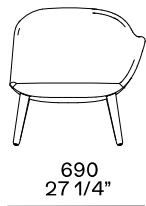

DIMENSIONS

Legs in wood

700
27 1/2"

415
16 1/4"

700
27 1/2"

415
16 1/4"

Left arm

Two armrests

700
27 1/2"

415
16 1/4"

Right arm

Swivel base

700
27 1/2"

415
16 1/4"

Two armrests

700
27 1/2"