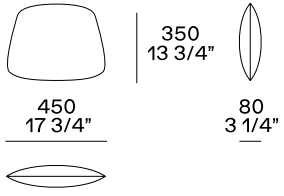

DIMENSIONS

Legs in wood

700
27 1/2"

415
16 1/4"

700
27 1/2"

415
16 1/4"

Left arm

Two armrests

700
27 1/2"

415
16 1/4"

Right arm

Swivel base

700
27 1/2"

415
16 1/4"

Two armrests

700
27 1/2"

415
16 1/4"

Left arm

700
27 1/2"

415
16 1/4"

Right arm

Kidneyrest cushion

COVER FINISHES

Fabric