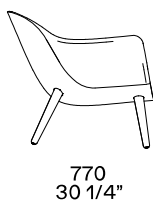

DESCRIPTION

Typology	Armchair
Structure	Moulded flexible polyurethane with parts in flexible multi-density polyurethane
Legs / Base	Solid wood or painted metal
Pre-cover	Polyester padding
Final cover	Removable cover in fabric - leather
Features	On request (inner/outer structure) can be covered with fabrics and/or leathers of different categories

DIMENSIONS

Legs in wood

700
27 1/2"

415
16 1/4"

700
27 1/2"

415
16 1/4"

Left arm

Two armrests

700
27 1/2"

415
16 1/4"

Right arm

Swivel base

700
27 1/2"

415
16 1/4"

Two armrests

700
27 1/2"