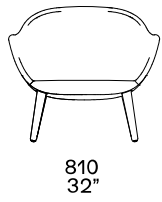

DESCRIPTION

Typology	Armchair
Structure	Moulded flexible polyurethane with parts in flexible multi-density polyurethane
Legs / Base	Solid wood or painted metal
Pre-cover	Polyester padding
Final cover	Removable cover in fabric - leather
Features	On request (inner/outer structure) can be covered with fabrics and/or leathers of different categories

DIMENSIONS

Legs in wood

700
27 1/2"

415
16 1/4"

700
27 1/2"

415
16 1/4"

Left arm

Two armrests

700
27 1/2"

415
16 1/4"

Right arm

Swivel base

700
27 1/2"

415
16 1/4"

Two armrests

700
27 1/2"