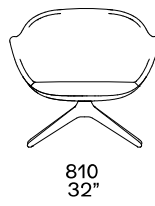

DIMENSIONS

Legs in wood

700
27 1/2"

415
16 1/4"

700
27 1/2"

415
16 1/4"

Left arm

Two armrests

700
27 1/2"

415
16 1/4"

Right arm

Swivel base

700
27 1/2"

415
16 1/4"

Two armrests

700
27 1/2"

415
16 1/4"

Left arm

700
27 1/2"

415
16 1/4"

Right arm

Kidneyrest cushion

COVER FINISHES

Fabric