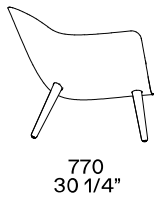

DESCRIPTION

Typology	Armchair
Structure	Moulded flexible polyurethane with parts in flexible multi-density polyurethane
Legs / Base	Solid wood or painted metal
Pre-cover	Polyester padding
Final cover	Removable cover in fabric - leather
Features	On request (inner/outer structure) can be covered with fabrics and/or leathers of different categories

DIMENSIONS

Legs in wood

700
27 1/2"

415
16 1/4"

700
27 1/2"

415
16 1/4"

Left arm

Two armrests

700
27 1/2"

415
16 1/4"

Right arm

Swivel base

700
27 1/2"

415
16 1/4"

Two armrests

700
27 1/2"