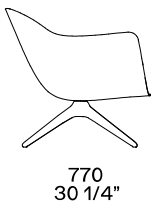

DIMENSIONS

Legs in wood

700
27 1/2"

415
16 1/4"

700
27 1/2"

415
16 1/4"

Left arm

Two armrests

700
27 1/2"

415
16 1/4"

Right arm

Swivel base

700
27 1/2"

415
16 1/4"

Two armrests

700
27 1/2"

415
16 1/4"

Left arm

700
27 1/2"

415
16 1/4"

Right arm

Kidneyrest cushion

COVER FINISHES

Fabric