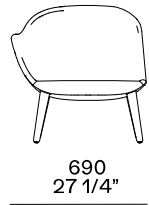

DIMENSIONS

Legs in wood

700
27 1/2"

415
16 1/4"

700
27 1/2"

415
16 1/4"

Left arm

Two armrests

700
27 1/2"

415
16 1/4"

Right arm

Swivel base

700
27 1/2"

415
16 1/4"

Two armrests

700
27 1/2"