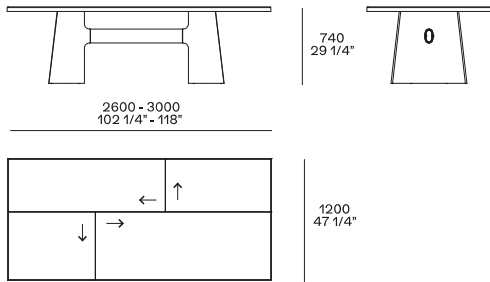

DIMENSIONS

Rectangular