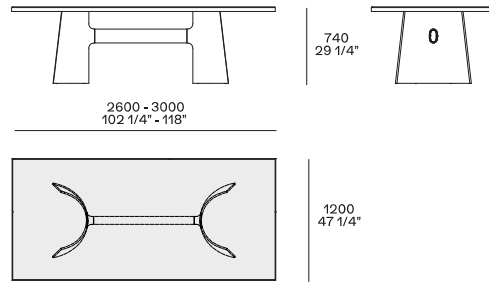

Poliform_tavoli_KENSINGTON_02_635px_Rettangolare_vetro