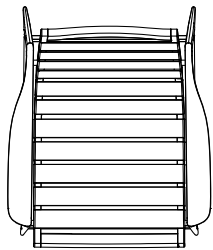

## DIMENSIONS

### Seat with hide belts

810  
32"

815  
32"

900  
35 1/2"

360  
14 1/4"

### Seat upholstered

810  
32"

815  
32"

900  
35 1/2"

360  
14 1/4"