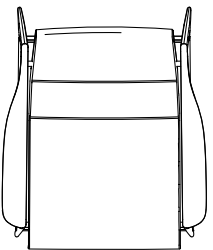

## DIMENSIONS

### Seat with hide belts

810  
32"

815  
32"

900  
35 1/2"

360  
14 1/4"

### Seat upholstered

810  
32"

815  
32"

900  
35 1/2"

360  
14 1/4"

## FINAL COVER FINISHES