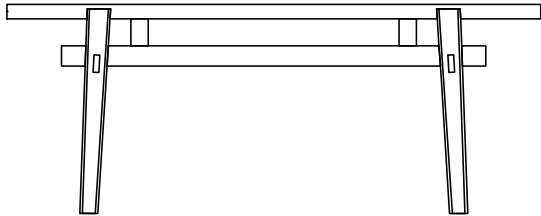

DESCRIPTION

Typology	Writing desk
Legs	Solid wood
Top	Panel of wooden particles in veneer

DIMENSIONS

Desks

725
28 1/2"

1850
72 3/4"

660
26"

Console

840
33"

1700
67"

466
18 1/4"

Vanity

STRUCTURE AND TOP FINISHES

Wood

Woods

DESK PAD FINISHES