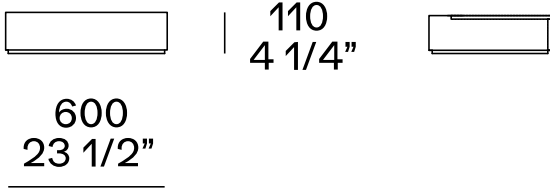

DESCRIPTION

Typology	Writing desk
Legs	Solid wood
Top	Panel of wooden particles in veneer

DIMENSIONS

Desks

725
28 1/2"

1850
72 3/4"

660
26"

Console

840
33"

1700
67"

466
18 1/4"

Vanity

STRUCTURE AND TOP FINISHES

Wood

Woods

DESK PAD FINISHES