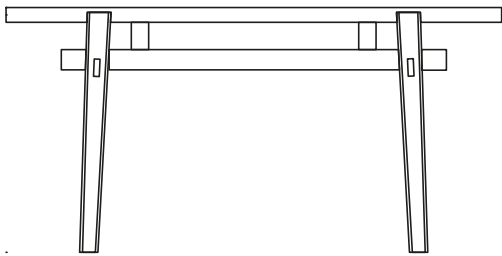

DESCRIPTION

Typology	Writing desk
Legs	Solid wood
Top	Panel of wooden particles in veneer

DIMENSIONS

Desks

725
28 1/2"

1850
72 3/4"

660
26"

Console

840
33"

1700
67"

466
18 1/4"

Vanity

STRUCTURE AND TOP FINISHES

Wood

Woods

DESK PAD FINISHES