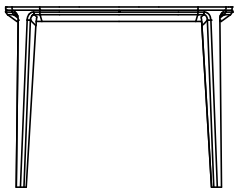

DESCRIPTION

Typology	Coffee table
Structure	Solid wood
Seat	Marble or glass

DIMENSIONS

Height mm 400

400
15 3/4"

700
27 1/2"

700
27 1/2"

400
15 3/4"

1100
43 1/4"

1100
43 1/4"

500
19 3/4"

450
17 3/4"

450
17 3/4"

Height mm 500

500
19 3/4"

615
24 1/2"

400
15 3/4"

500
19 3/4"

Ø 450
17 3/4"

STRUCTURE FINISHES

Wood

Woods

TOP FINISHES

Glass