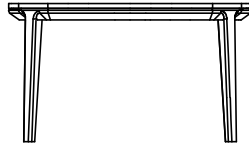

DESCRIPTION

Typology	Coffee table
Structure	Solid wood
Seat	Marble or glass

DIMENSIONS

Height mm 400

400
15 3/4"

700
27 1/2"

700
27 1/2"

400
15 3/4"

1100
43 1/4"

1100
43 1/4"

500
19 3/4"

450
17 3/4"

450
17 3/4"

Height mm 500

500
19 3/4"

615
24 1/2"

400
15 3/4"

500
19 3/4"

Ø 450
17 3/4"

STRUCTURE FINISHES

Wood

Woods

TOP FINISHES

Glass