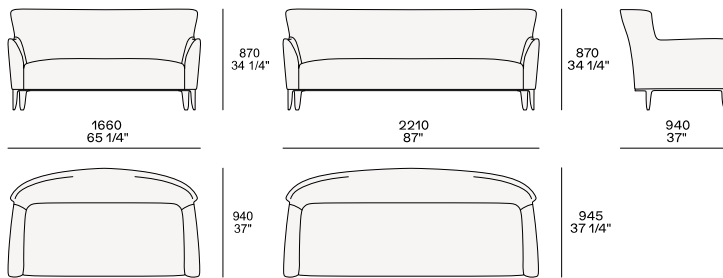

DESCRIPTION

Typology	Sofa
Foot	Painted aluminium casting
Base	Painted aluminium
Body and seat	Flexible moulded polyurethane with parts in differentiated density flexible polyurethane. Pre-cover in polyester wadding
Final cover	Removable fabric or leather
Features	Grosgrain perimetral insert in the colours as for samples

DIMENSIONS

COVER FINISHES

Fabric

Atlanta

Caleo

Chios

Eraclea

Aspen