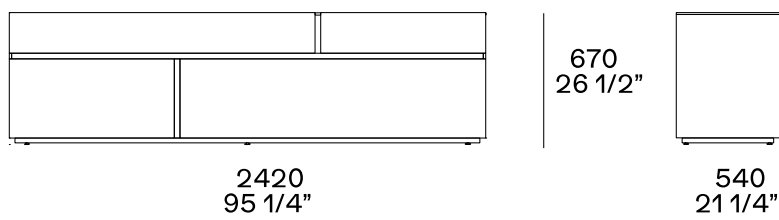

DESCRIPTION

Typology	Sideboard high or low version
Structure, backrest, door	Panel of wooden particles in melamine lacquer
Drawer structure	Panel of wooden particles in melamine

DIMENSIONS

One door, three drawers and an intern sliding tray

Three doors and one drawer

Two doors and one drawer

STRUCTURE FINISHES

Lacquer

Mat lacquer

Glossy lacquer

HANDLE PROFILE FINISHES

Wood