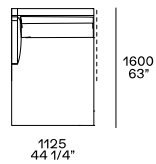

Chaise lounge

Components

End unit lh-rh with low armrest

Peninsula end unit lh-rh with low armrest

End unit lh-rh with high armrest

Peninsula end unit lh-rh with high armrest

Peninsula lh-rh

Corner unit lh-rh

XL element

Peninsula corner lh-rh

End unit corner lh-rh with low armrest

Chaise longue end unit lh-rh with low armrest

Pouf end unit lh-rh

Central unit

Pouf

Cushions

Lower back cushion depth 80 mm

For XL elements

Cushions

SEAT FINISHES

Fabric

Agadir

Antea

Arcadia