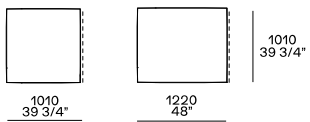

Chaise lounge

Components

End unit lh-rh with low armrest

Peninsula end unit lh-rh with low armrest

End unit lh-rh with high armrest

Peninsula end unit lh-rh with high armrest

Peninsula lh-rh

Corner unit lh-rh

XL element

Peninsula corner lh-rh

End unit corner lh-rh with low armrest

Chaise longue end unit lh-rh with low armrest

Pouf end unit lh-rh

Central unit

Pouf

Cushions