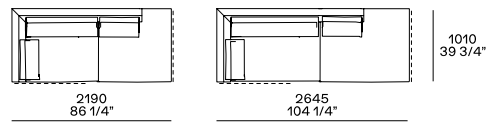

Chaise lounge

Components

End unit lh-rh with low armrest

Peninsula end unit lh-rh with low armrest

End unit lh-rh with high armrest

Peninsula end unit lh-rh with high armrest

Peninsula lh-rh

Corner unit lh-rh

XL element

Peninsula corner lh-rh

End unit corner lh-rh with low armrest

Chaise longue end unit lh-rh with low armrest

Pouf end unit lh-rh

Central unit

Pouf

Cushions