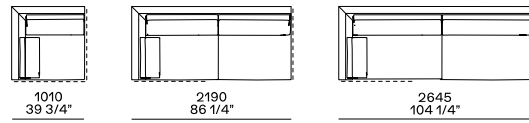

Chaise lounge

Components

End unit lh-rh with low armrest

Peninsula end unit lh-rh with low armrest

End unit lh-rh with high armrest

Peninsula end unit lh-rh with high armrest

Peninsula lh-rh

Corner unit lh-rh

XL element

Peninsula corner lh-rh

End unit corner lh-rh with low armrest

Chaise longue end unit lh-rh with low armrest

Pouf end unit lh-rh

Central unit

Pouf

Cushions