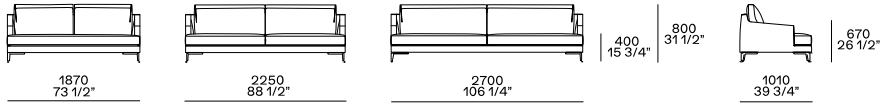

DIMENSIONS

Sofas

Sofa with low armrests

Freestanding elements

Freestanding Day Bed

Freestanding pouf

Con cuscino a rullo e cinghia in cuoio.

XL element

Chaise lounge

Components

End unit lh-rh with low armrest

Peninsula end unit lh-rh with low armrest

End unit lh-rh with high armrest

Peninsula end unit lh-rh with high armrest

Peninsula lh-rh

Corner unit lh-rh

XL element

Peninsula corner lh-rh

End unit corner lh-rh with low armrest

Chaise longue end unit lh-rh with low armrest

Pouf end unit lh-rh

Central unit

Pouf

Cushions