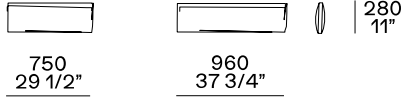

Chaise lounge

Components

End unit lh-rh with low armrest

Peninsula end unit lh-rh with low armrest

End unit lh-rh with high armrest

Peninsula end unit lh-rh with high armrest

Peninsula lh-rh

Corner unit lh-rh

XL element

Peninsula corner lh-rh

End unit corner lh-rh with low armrest

Chaise longue end unit lh-rh with low armrest

Pouf end unit lh-rh

Central unit

Pouf

Cushions

Lower back cushion depth 80 mm

For XL elements

Cushions

SEAT FINISHES

Fabric

Agadir

Antea

Arcadia