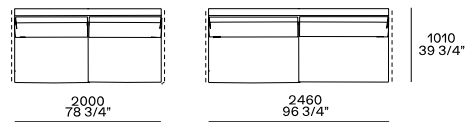

Chaise lounge

Components

End unit lh-rh with low armrest

Peninsula end unit lh-rh with low armrest

End unit lh-rh with high armrest

Peninsula end unit lh-rh with high armrest

Peninsula lh-rh

Corner unit lh-rh

XL element

Peninsula corner lh-rh

End unit corner lh-rh with low armrest

Chaise longue end unit lh-rh with low armrest

Pouf end unit lh-rh

Central unit

Pouf

Cushions