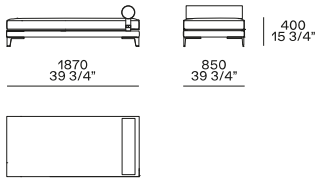

DIMENSIONS

Sofas

Sofa with low armrests

Freestanding elements

Freestanding Day Bed

Freestanding pouf

Con cuscino a rullo e cinghia in cuoio.

XL element

Chaise lounge

Components

End unit lh-rh with low armrest

Peninsula end unit lh-rh with low armrest

End unit lh-rh with high armrest

Peninsula end unit lh-rh with high armrest

Peninsula lh-rh

Corner unit lh-rh

XL element

Peninsula corner lh-rh

End unit corner lh-rh with low armrest

Chaise longue end unit lh-rh with low armrest

Pouf end unit lh-rh

Central unit

Pouf

Cushions