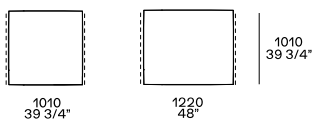

Chaise lounge

Components

End unit lh-rh with low armrest

Peninsula end unit lh-rh with low armrest

End unit lh-rh with high armrest

Peninsula end unit lh-rh with high armrest

Peninsula lh-rh

Corner unit lh-rh

XL element

Peninsula corner lh-rh

End unit corner lh-rh with low armrest

Chaise longue end unit lh-rh with low armrest

Pouf end unit lh-rh

Central unit

Pouf

Cushions