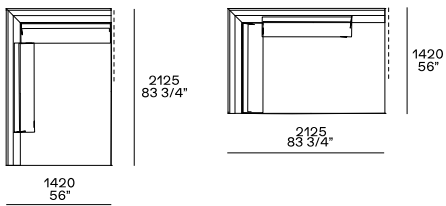

Chaise lounge

Components

End unit lh-rh with low armrest

Peninsula end unit lh-rh with low armrest

End unit lh-rh with high armrest

Peninsula end unit lh-rh with high armrest

Peninsula lh-rh

Corner unit lh-rh

XL element

Peninsula corner lh-rh

End unit corner lh-rh with low armrest

Chaise longue end unit lh-rh with low armrest

Pouf end unit lh-rh

Central unit

Pouf

Cushions