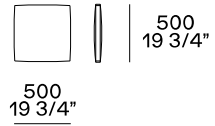

Cushions

Lower back cushion depth 80 mm