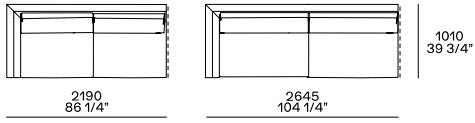

Chaise lounge

Components

End unit lh-rh with low armrest

Peninsula end unit lh-rh with low armrest

End unit lh-rh with high armrest

Peninsula end unit lh-rh with high armrest

Peninsula lh-rh

Corner unit lh-rh

XL element

Peninsula corner lh-rh

End unit corner lh-rh with low armrest

Chaise longue end unit lh-rh with low armrest

Pouf end unit lh-rh

Central unit

Pouf

Cushions