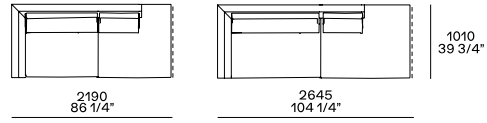

Chaise lounge

Components

End unit lh-rh with low armrest

Peninsula end unit lh-rh with low armrest

End unit lh-rh with high armrest

Peninsula end unit lh-rh with high armrest

Peninsula lh-rh

Corner unit lh-rh

XL element

Peninsula corner lh-rh

End unit corner lh-rh with low armrest

Chaise longue end unit lh-rh with low armrest

Pouf end unit lh-rh

Central unit

Pouf

Cushions