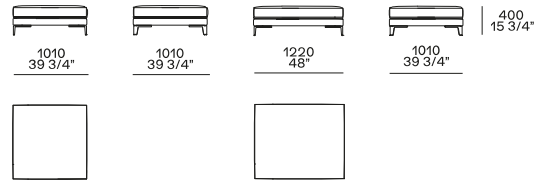

DIMENSIONS

Sofas

Sofa with low armrests

Freestanding elements

Freestanding Day Bed

Freestanding pouf

Con cuscino a rullo e cinghia in cuoio.

XL element

Chaise lounge

Components

End unit lh-rh with low armrest

Peninsula end unit lh-rh with low armrest

End unit lh-rh with high armrest

Peninsula end unit lh-rh with high armrest

Peninsula lh-rh

Corner unit lh-rh

XL element

Peninsula corner lh-rh

End unit corner lh-rh with low armrest

Chaise longue end unit lh-rh with low armrest

Pouf end unit lh-rh

Central unit

Pouf

Cushions