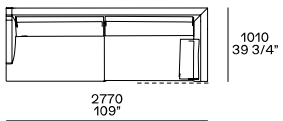

Chaise lounge

Components

End unit lh-rh with low armrest

Peninsula end unit lh-rh with low armrest

End unit lh-rh with high armrest

Peninsula end unit lh-rh with high armrest

Peninsula lh-rh

Corner unit lh-rh

XL element

Peninsula corner lh-rh

End unit corner lh-rh with low armrest

Chaise longue end unit lh-rh with low armrest

Pouf end unit lh-rh

Central unit

Pouf

Cushions