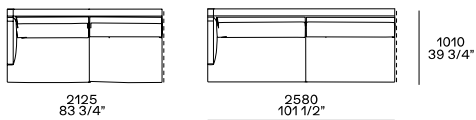

DIMENSIONS

Sofas

Sofa with low armrests

Freestanding elements

Freestanding Day Bed

Freestanding pouf

Con cuscino a rullo e cinghia in cuoio.

XL element

Chaise lounge

Components

End unit lh-rh with low armrest

Peninsula end unit lh-rh with low armrest

End unit lh-rh with high armrest

Peninsula end unit lh-rh with high armrest

Peninsula lh-rh

Corner unit lh-rh