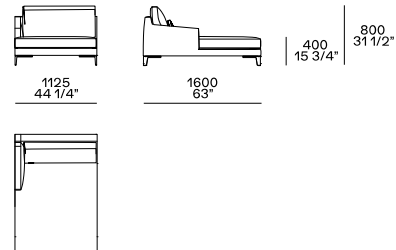

DIMENSIONS

Sofas

Sofa with low armrests

Freestanding elements

Freestanding Day Bed

Freestanding pouf

Con cuscino a rullo e cinghia in cuoio.

XL element

Chaise lounge

Components

End unit lh-rh with low armrest

Peninsula end unit lh-rh with low armrest

End unit lh-rh with high armrest

Peninsula end unit lh-rh with high armrest

Peninsula lh-rh

Corner unit lh-rh

XL element

Peninsula corner lh-rh

End unit corner lh-rh with low armrest

Chaise longue end unit lh-rh with low armrest

Pouf end unit lh-rh

Central unit

Pouf

Cushions