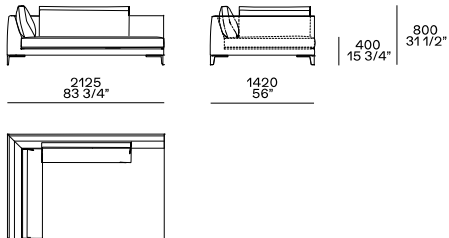

DIMENSIONS

Sofas

Sofa with low armrests

Freestanding elements

Freestanding Day Bed

Freestanding pouf

Con cuscino a rullo e cinghia in cuoio.

XL element

Chaise lounge

Components

End unit lh-rh with low armrest

Peninsula end unit lh-rh with low armrest

End unit lh-rh with high armrest

Peninsula end unit lh-rh with high armrest

Peninsula lh-rh

Corner unit lh-rh

XL element

Peninsula corner lh-rh

End unit corner lh-rh with low armrest

Chaise longue end unit lh-rh with low armrest

Pouf end unit lh-rh

Central unit

Pouf

Cushions