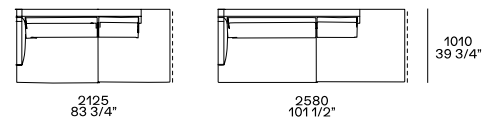

Chaise lounge

Components

End unit lh-rh with low armrest

Peninsula end unit lh-rh with low armrest

End unit lh-rh with high armrest

Peninsula end unit lh-rh with high armrest

Peninsula lh-rh

Corner unit lh-rh

XL element

Peninsula corner lh-rh

End unit corner lh-rh with low armrest

Chaise longue end unit lh-rh with low armrest

Pouf end unit lh-rh

Central unit

Pouf

Cushions