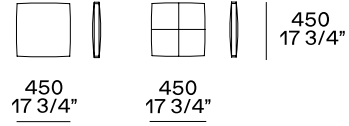

Chaise lounge

Components

End unit lh-rh with low armrest

Peninsula end unit lh-rh with low armrest

End unit lh-rh with high armrest

Peninsula end unit lh-rh with high armrest

Peninsula lh-rh

Corner unit lh-rh

XL element

Peninsula corner lh-rh

End unit corner lh-rh with low armrest

Chaise longue end unit lh-rh with low armrest

Pouf end unit lh-rh

Central unit

Pouf

Cushions

Lower back cushion depth 80 mm

For XL elements

Cushions

SEAT FINISHES

Fabric

Agadir

Antea

Arcadia