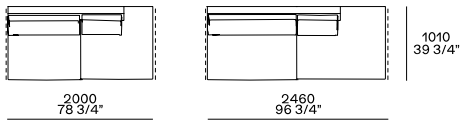

Chaise lounge

Components

End unit lh-rh with low armrest

Peninsula end unit lh-rh with low armrest

End unit lh-rh with high armrest

Peninsula end unit lh-rh with high armrest

Peninsula lh-rh

Corner unit lh-rh

XL element

Peninsula corner lh-rh

End unit corner lh-rh with low armrest

Chaise longue end unit lh-rh with low armrest

Pouf end unit lh-rh

Central unit

Pouf

Cushions