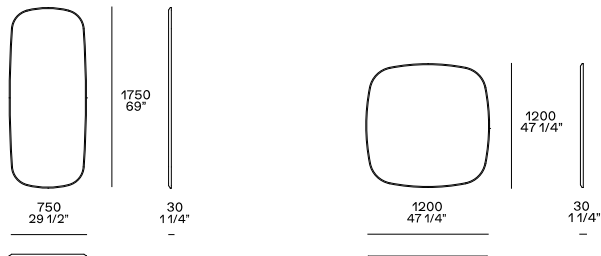

Mirror wall-mounted