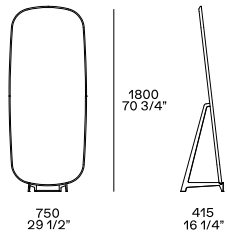

DESCRIPTION

Typology	Mirror
Structure	Medium-density fibre panel veneered with frame in solid wood
Mirror stand	Satin metal painted
Notes	Hanging mirrors SP120-SP075 includes support for wall fixing Mirror SP075 can be mounted both horizontally and vertically

---

DIMENSIONS

Mirror with stand